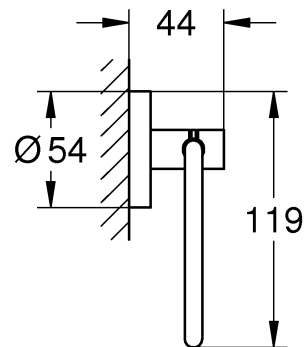

ESSENTIALS ACCESSORIES
TOILET ROLL HOLDER
MODEL #406890EN1

Pure Freude
an Wasser

Product Specifications

Product Description:

Essentials
Toilet paper holder

material: metal
without cover
concealed dual fastening
GROHE StarLight brushed nickel finish