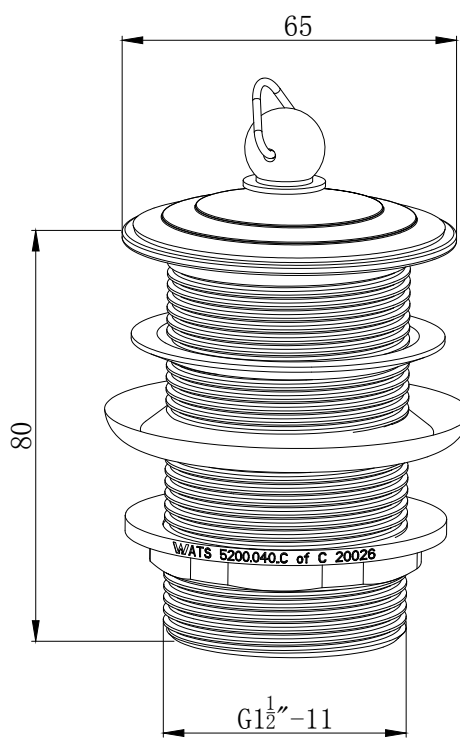

POSH WASTES

40mm Overflow Plug & Waste
204484

40mm Plug & Waste
204478

40mm Waste repair kit
9504314

50mm Waste repair kit
9504563

SPECIFICATIONS

Recommended use	Domestic, Hotel and Commercial
Colour availability	Various
Standards	ATS 5200.040

Damage caused by any improper treatment is not covered by the product warranty- Refer to Warranty Conditions.

POSH WASTES

204484

204478

Dimensions are nominal measurements only.

Plumbers, please ensure a copy of the installation instructions is left with the end user for future reference