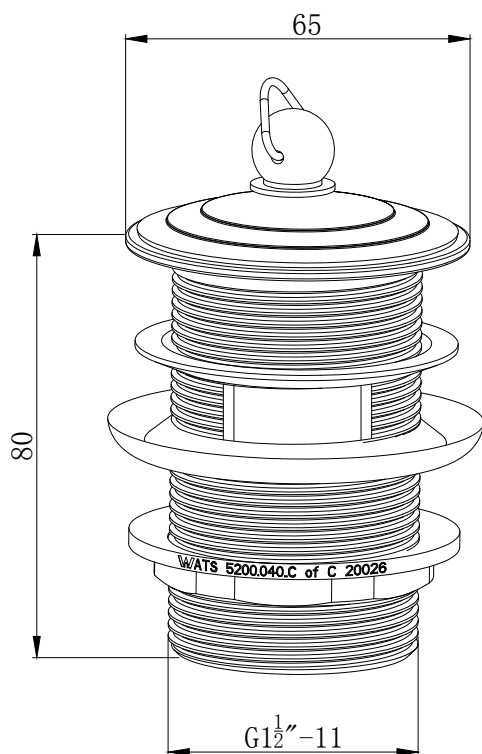

POSH WASTES

40mm Overflow Plug & Waste
204484

40mm Plug & Waste
204478

40mm Waste repair kit
9504314

50mm Waste repair kit
9504563

SPECIFICATIONS

Recommended use	Domestic, Hotel and Commercial
Colour availability	Various
Standards	ATS 5200.040

Damage caused by any improper treatment is not covered by the product warranty- Refer to Warranty Conditions.

POSH WASTES

204484

204478

Dimensions are nominal measurements only.

Plumbers, please ensure a copy of the installation instructions is left with the end user for future reference