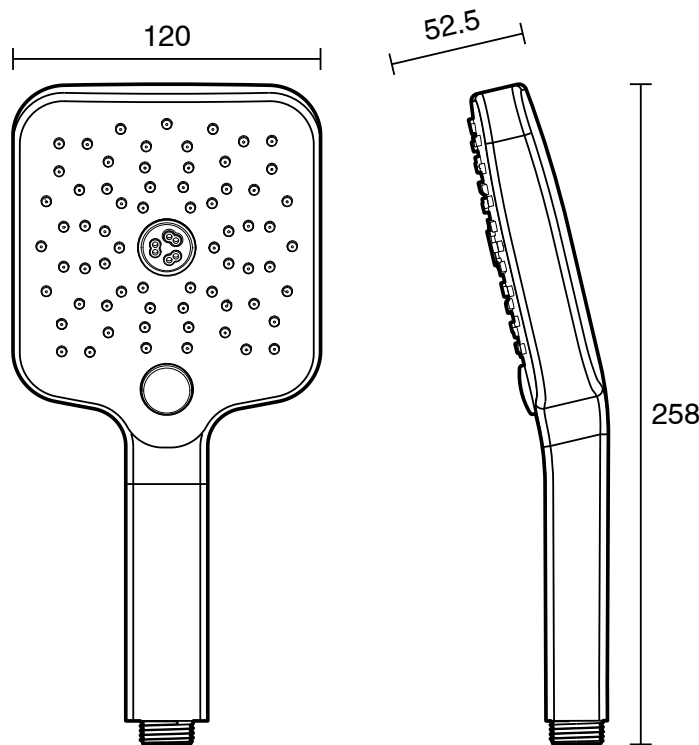

mizu

Mizu Soothe Handpiece Only 3F BN (5 Star)

11918

SPECIFICATIONS

Recommended Use	Domestic;Commercial;Hotel
Colour Finish	Brushed Nickel
Max Continuous Working Pressure (kPa)	500
Max Continuous Working Temperature (deg C)	65

WARRANTY

Warranty - Domestic Use (Years)	10
Spare Parts & Labour (Years)	1

Please refer to Warranty Page for full Terms and Conditions

Dimensions are nominal measurements only.

CLEANING RECOMMENDATIONS:

We recommend the use of soapy water or approved cleaners. This product should not be cleaned with abrasive materials. Damage caused by any improper treatment is not covered by the product warranty. Refer to Warranty Conditions

Disclaimer: Products in this specification manual must by regulation be installed by licensed and registered trade people. The manufacturer/distributor reserves the right to vary specifications or delete models from their range without prior notification. Dimensions are nominal measurements only. Dimensions and set-outs listed are correct at time of publication however the manufacturer/distributor takes no responsibility for printing errors.

Published 26/11/2024

To see the complete Mizu range go to www.reece.com.au