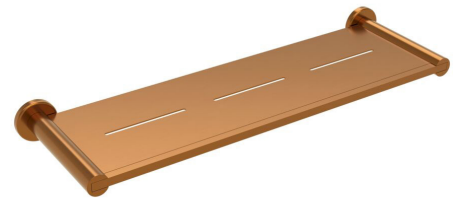

mizu

Mizu Drift Metal Shelf Brushed Bronze

2269442

SPECIFICATIONS	
Recommended Use	Domestic;Hotel;Commercial
Colour Finish	Brushed Bronze
Primary Material	DR Brass
WARRANTY	
Replacement Only - Domestic Use (Years)	10
Parts Replacement Only (Years)	1
<i>Please refer to Warranty Page for full Terms and Conditions</i>	