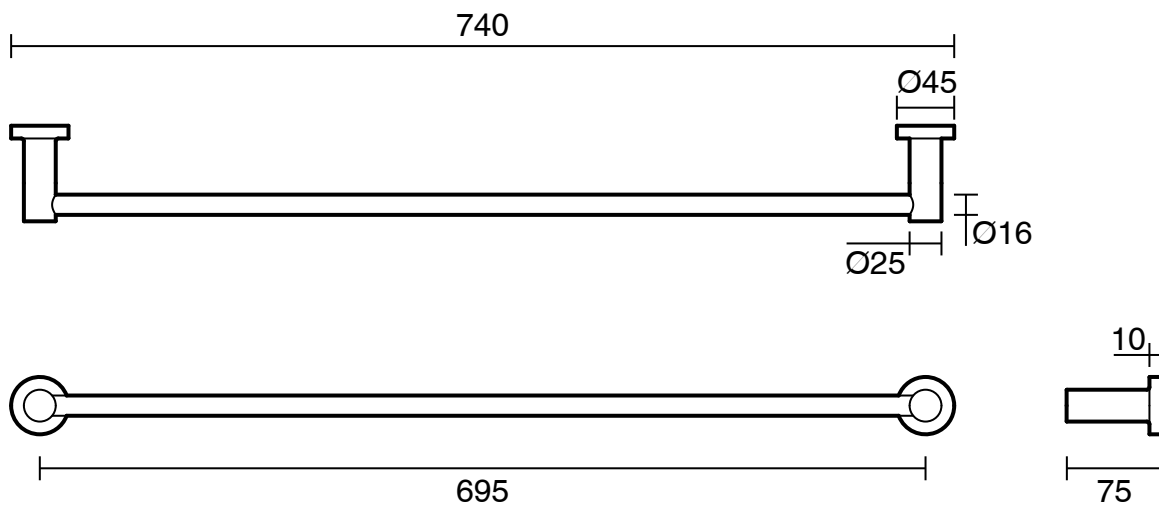

SUSSEX

Sussex Scala Single Towel Rail 700mm LUX PVD Brushed Smoked Gunmetal

2267055

SPECIFICATIONS

Recommended Use	Residential;Commercial
Colour Finish	Brushed Smoke Gunmetal
Primary Material	Brass

WARRANTY

Residential Use (Years)	40
Commercial Use (Years)	10

Please refer to Sussex Warranty page for full Terms and Conditions

Dimensions are nominal measurements only.

CLEANING RECOMMENDATIONS:

We recommend the use of soapy water or approved cleaners. This product should not be cleaned with abrasive materials. Damage caused by any improper treatment is not covered by the product warranty. Refer to Warranty Conditions

Disclaimer: Products in this specification manual must by regulation be installed by licensed and registered trade people. The manufacturer/distributor reserves the right to vary specifications or delete models from their range without prior notification. Dimensions are nominal measurements only. Dimensions and set-outs listed are correct at time of publication however the manufacturer/distributor takes no responsibility for printing errors.

Published 01/04/2026

To see the complete Sussex range go to www.reece.com.au