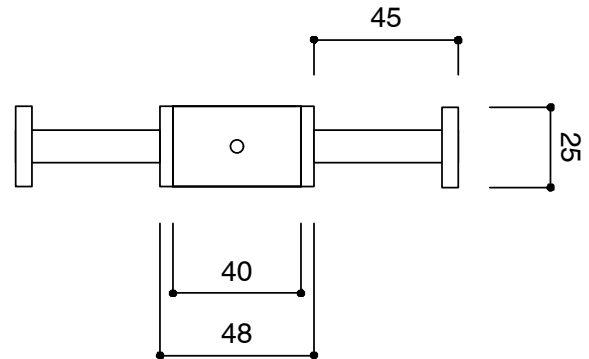

### WARRANTY

Warranty - Domestic Use	10 Years
Spare Parts & Labour	12 Months

Please refer to Warranty Page for full Terms and Conditions

TUBE HOOK TOP

TUBE HOOK FRONT

Dimensions are nominal measurements only.