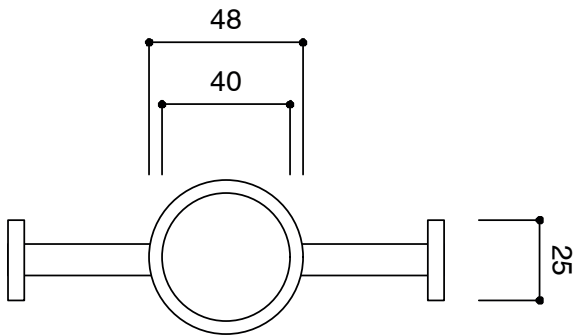

## Milli Mood Edit Vertical Heated Towel Rail Robe Hook Brushed Gunmetal

2299143

### WARRANTY

Warranty - Domestic Use	10 Years
Spare Parts & Labour	12 Months

Please refer to Warranty Page for full Terms and Conditions

TUBE HOOK TOP

TUBE HOOK FRONT

Dimensions are nominal measurements only.