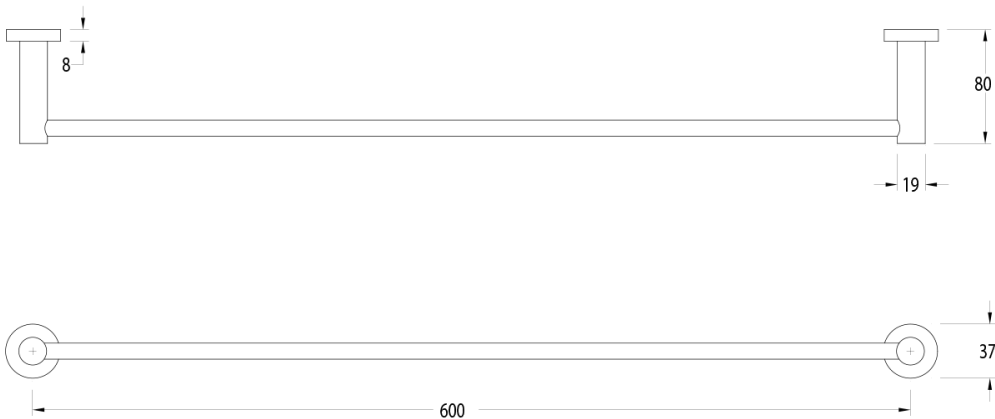

Milli Mood Edit Single Towel Rail 600mm PVD Brushed Nickel

9511594

SPECIFICATIONS

Recommended Use	Domestic, Hotel & Commercial
Colour	Brushed Nickel
Material	DR Brass

WARRANTY

Replacement Only - Domestic Use 15 Years

Please refer to Warranty Page for full Terms and Conditions

Dimensions are nominal measurements only.

CLEANING RECOMMENDATIONS:

We recommend the use of soapy water or approved cleaners. This product should not be cleaned with abrasive materials. Damage caused by any improper treatment is not covered by the product warranty. Refer to Warranty Conditions

Disclaimer: Products in this specification manual must by regulation be installed by licensed and registered trade people. The manufacturer/distributor reserves the right to vary specifications or delete models from their range without prior notification. Dimensions are nominal measurements only. Dimensions and set-outs listed are correct at time of publication however the manufacturer/distributor takes no responsibility for printing errors.

Published 28/03/2022

To see the complete Milli range go to
www.reece.com.au