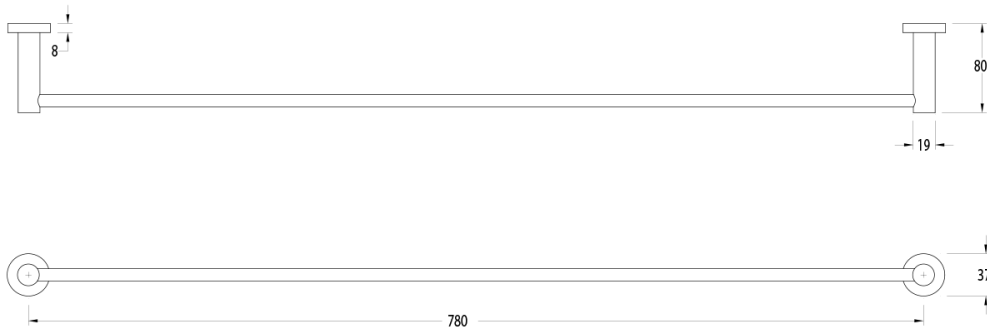

Milli Mood Edit Single Towel Rail 780mm PVD Brushed Nickel

9511596

SPECIFICATIONS

Recommended Use	Domestic, Hotel & Commercial
Colour	Brushed Nickel
Material	DR Brass

WARRANTY

Replacement Only - Domestic Use 15 Years

Please refer to Warranty Page for full Terms and Conditions

Dimensions are nominal measurements only.

CLEANING RECOMMENDATIONS:

We recommend the use of soapy water or approved cleaners. This product should not be cleaned with abrasive materials. Damage caused by any improper treatment is not covered by the product warranty. Refer to Warranty Conditions

Disclaimer: Products in this specification manual must by regulation be installed by licensed and registered trade people. The manufacturer/distributor reserves the right to vary specifications or delete models from their range without prior notification. Dimensions are nominal measurements only. Dimensions and set-outs listed are correct at time of publication however the manufacturer/distributor takes no responsibility for printing errors.

Published 28/03/2022

To see the complete Milli range go to
www.reece.com.au