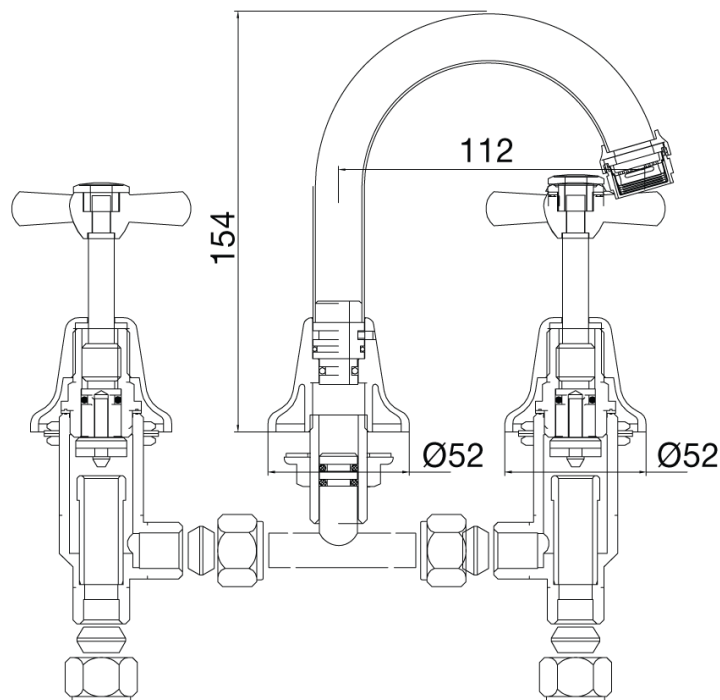

Posh Bristol Basin Set Swivel White/Chrome (4 Star)

9502196

SPECIFICATIONS

Recommended Use	Domestic;Hotel;Commercial
Colour Finish	White;Chrome
Primary Material	DR Brass
Recommended Pressure Range	150 - 500 kPa as per AS3500
Max Continuous Working Temperature (deg C)	80
Min Continuous Working Temperature (deg C)	5
Hot Water Unit Suitability	Storage Tank;Continuous Flow

WARRANTY

Warranty - Domestic Use (Years)	10
Spare Parts & Labour (Years)	1

Please refer to Warranty Page for full Terms and Conditions

Dimensions are nominal measurements only.

CLEANING RECOMMENDATIONS:

We recommend the use of soapy water or approved cleaners. This product should not be cleaned with abrasive materials. Damage caused by any improper treatment is not covered by the product warranty. Refer to Warranty Conditions

Disclaimer: Products in this specification manual must by regulation be installed by licensed and registered trade people. The manufacturer/distributor reserves the right to vary specifications or delete models from their range without prior notification. Dimensions are nominal measurements only. Dimensions and set-outs listed are correct at time of publication however the manufacturer/distributor takes no responsibility for printing errors.

Published 27/03/2025

To see the complete Posh range go to
www.reece.com.au