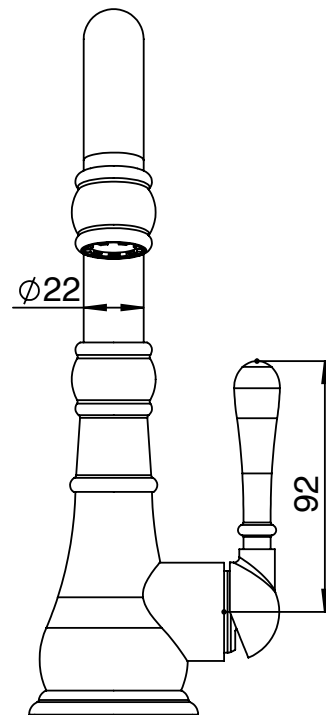

Milli

Milli Voir Basin Mixer Matte Black (5 Star)

2265387

SPECIFICATIONS

Recommended Use	Domestic, hotel and commercial
Colour	Matte Black
Material	DR Brass
Recommended Pressure Range	150 - 500 kPa
Max Continuous Working Pressure	500 kPa
Max Continuous Working Temperature	80 deg C
Suitable for Storage Tank Hot Water	Yes
Suitable for Continuous Flow Hot Water	Yes
Suitable for Gravity Feed Hot Water	No

WARRANTY

Warranty - Domestic Use	15 Years
Spare Parts & Labour	12 Months

Please refer to Warranty Page for full Terms and Conditions

Dimensions are nominal measurements only.

CLEANING RECOMMENDATIONS:

We recommend the use of soapy water or approved cleaners. This product should not be cleaned with abrasive materials. Damage caused by any improper treatment is not covered by the product warranty. Refer to Warranty Conditions

Disclaimer: Products in this specification manual must by regulation be installed by licensed and registered trade people. The manufacturer/distributor reserves the right to vary specifications or delete models from their range without prior notification. Dimensions are nominal measurements only. Dimensions and set-outs listed are correct at time of publication however the manufacturer/distributor takes no responsibility for printing errors.

Published 01/06/2020

To see the complete Milli range go to www.reece.com.au