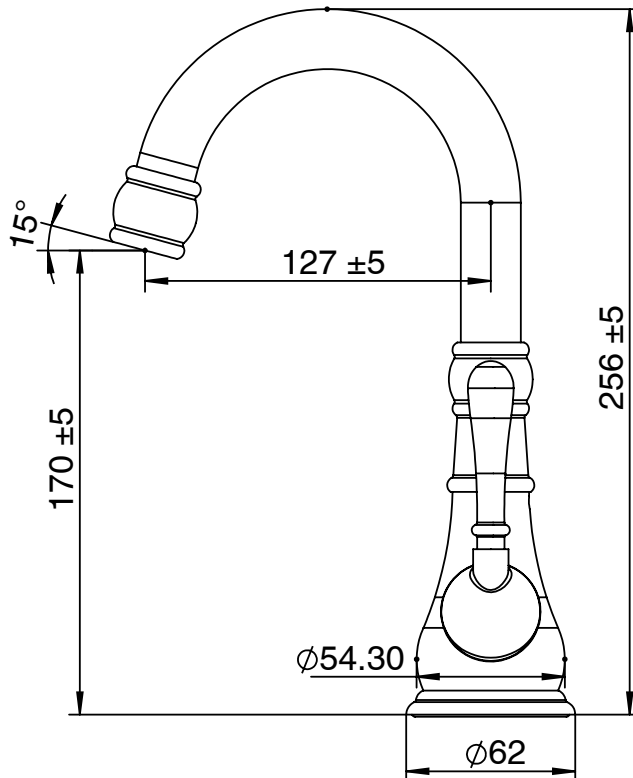

Milli

Milli Voir Basin Mixer Matte Black (5 Star)

2265387

SPECIFICATIONS

Recommended Use	Domestic, hotel and commercial
Colour	Matte Black
Material	DR Brass
Recommended Pressure Range	150 - 500 kPa
Max Continuous Working Pressure	500 kPa
Max Continuous Working Temperature	80 deg C
Suitable for Storage Tank Hot Water	Yes
Suitable for Continuous Flow Hot Water	Yes
Suitable for Gravity Feed Hot Water	No

WARRANTY

Warranty - Domestic Use	15 Years
Spare Parts & Labour	12 Months

Please refer to Warranty Page for full Terms and Conditions

Dimensions are nominal measurements only.

CLEANING RECOMMENDATIONS:

We recommend the use of soapy water or approved cleaners. This product should not be cleaned with abrasive materials. Damage caused by any improper treatment is not covered by the product warranty. Refer to Warranty Conditions

Disclaimer: Products in this specification manual must by regulation be installed by licensed and registered trade people. The manufacturer/distributor reserves the right to vary specifications or delete models from their range without prior notification. Dimensions are nominal measurements only. Dimensions and set-outs listed are correct at time of publication however the manufacturer/distributor takes no responsibility for printing errors.

Published 01/06/2020

To see the complete Milli range go to www.reece.com.au