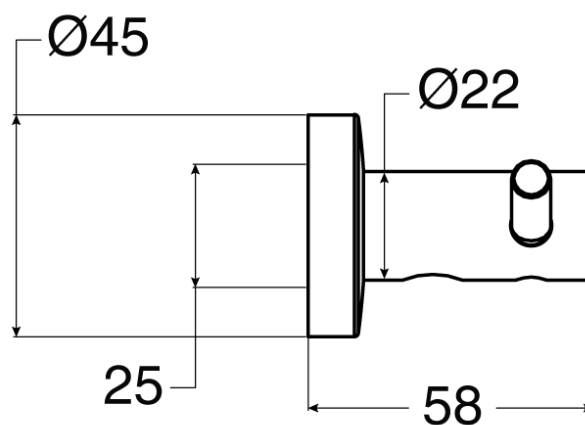

Posh Solus MK2 Robe Hook Chrome

9506577

SPECIFICATIONS

Recommended Use	Domestic, Hotel & Commercial
Colour	Chrome

WARRANTY

Domestic Use Replacement Only	10 Years
-------------------------------	----------

Please refer to Warranty Page for full Terms and Conditions