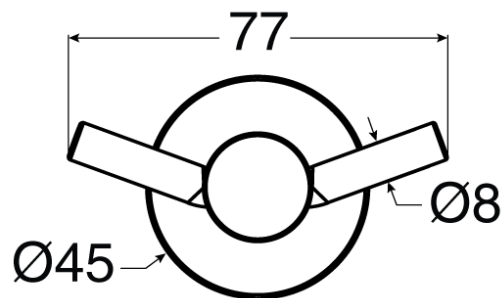

Posh Solus MK2 Robe Hook Chrome

9506577

SPECIFICATIONS

Recommended Use	Domestic, Hotel & Commercial
Colour	Chrome

WARRANTY

Domestic Use Replacement Only	10 Years
-------------------------------	----------

Please refer to Warranty Page for full Terms and Conditions