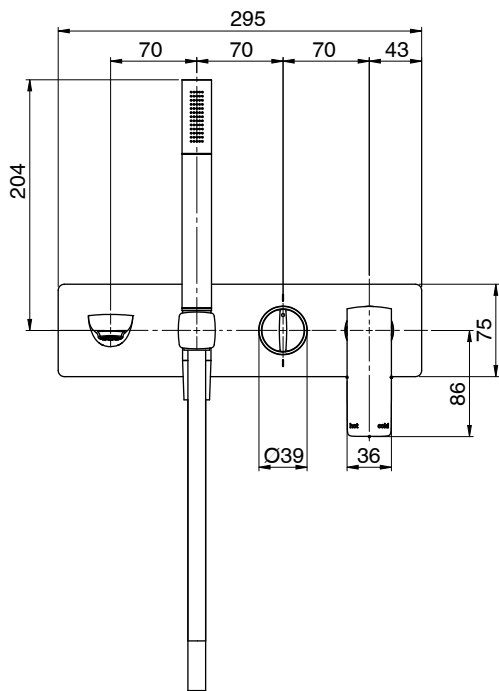

Milli Glance Wall Bath / Shower System Brushed Nickel (3 Star)

2287192

SPECIFICATIONS

Recommended Use	Domestic, Hotel & Commercial
Colour	Brushed Nickel
Finish	Brushed
Material	DR Brass
Recommended Pressure Range	150 - 500 kPa
Maximum Continuous Working Temperature	75 deg C
Suitable for Storage Tank Hot Water	Yes
Suitable for Continuous Flow Hot Water	Yes
Suitable for Gravity Feed Hot Water	No

WARRANTY

Warranty - Domestic Use	15 Years
Spare Parts & Labour	12 Months

Please refer to Warranty Page for full Terms and Conditions