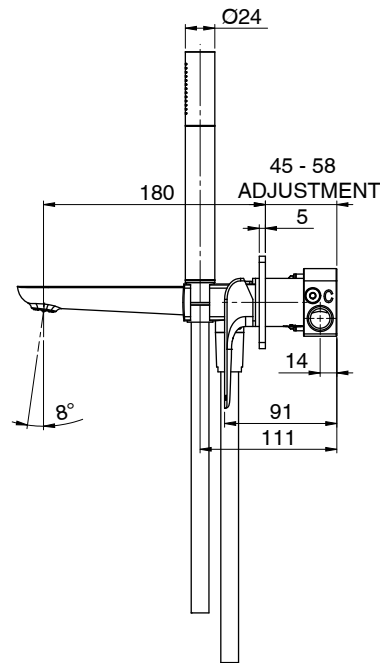

Milli Glance Wall Bath / Shower System Brushed Nickel (3 Star)

2287192

SPECIFICATIONS

Recommended Use	Domestic, Hotel & Commercial
Colour	Brushed Nickel
Finish	Brushed
Material	DR Brass
Recommended Pressure Range	150 - 500 kPa
Maximum Continuous Working Temperature	75 deg C
Suitable for Storage Tank Hot Water	Yes
Suitable for Continuous Flow Hot Water	Yes
Suitable for Gravity Feed Hot Water	No

WARRANTY

Warranty - Domestic Use	15 Years
Spare Parts & Labour	12 Months

Please refer to Warranty Page for full Terms and Conditions