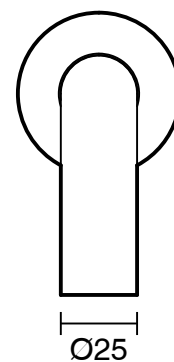

SUSSEX

Sussex Scala 25mm Wall Outlet Curved 160mm LUX PVD Brushed Pure Gold (6 Star)

2267161

SPECIFICATIONS

Recommended Use	Residential;Commercial
Colour Finish	Brushed Pure Gold
Primary Material	DR Brass
Recommended Pressure Range	150 - 500 kPa as per AS3500
Max Continuous Working Temperature (deg C)	65
Min Continuous Working Temperature (deg C)	1

WARRANTY

Residential Use (Years)	40
Commercial Use (Years)	10

Please refer to Sussex Warranty page for full Terms and Conditions

Dimensions are nominal measurements only.

CLEANING RECOMMENDATIONS:

We recommend the use of soapy water or approved cleaners. This product should not be cleaned with abrasive materials. Damage caused by any improper treatment is not covered by the product warranty. Refer to Warranty Conditions

Disclaimer: Products in this specification manual must by regulation be installed by licensed and registered trade people. The manufacturer/distributor reserves the right to vary specifications or delete models from their range without prior notification. Dimensions are nominal measurements only. Dimensions and set-outs listed are correct at time of publication however the manufacturer/distributor takes no responsibility for printing errors.

Published 31/03/2026

To see the complete Sussex range go to www.reece.com.au