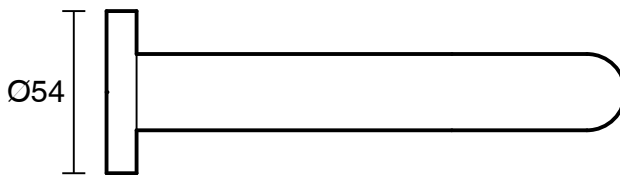

SUSSEX

Sussex Scala 25mm Wall Outlet Curved 160mm LUX PVD Brushed Pure Gold (6 Star)

2267161

SPECIFICATIONS

Recommended Use	Residential;Commercial
Colour Finish	Brushed Pure Gold
Primary Material	DR Brass
Recommended Pressure Range	150 - 500 kPa as per AS3500
Max Continuous Working Temperature (deg C)	65
Min Continuous Working Temperature (deg C)	1

WARRANTY

Residential Use (Years)	40
Commercial Use (Years)	10

Please refer to Sussex Warranty page for full Terms and Conditions

Dimensions are nominal measurements only.

CLEANING RECOMMENDATIONS:

We recommend the use of soapy water or approved cleaners. This product should not be cleaned with abrasive materials. Damage caused by any improper treatment is not covered by the product warranty. Refer to Warranty Conditions

Disclaimer: Products in this specification manual must by regulation be installed by licensed and registered trade people. The manufacturer/distributor reserves the right to vary specifications or delete models from their range without prior notification. Dimensions are nominal measurements only. Dimensions and set-outs listed are correct at time of publication however the manufacturer/distributor takes no responsibility for printing errors.

Published 31/03/2026

To see the complete Sussex range go to www.reece.com.au