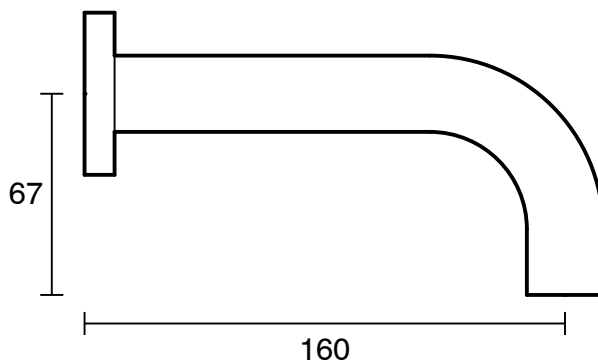

SUSSEX

Sussex Scala 25mm Wall Outlet Curved 160mm LUX PVD Brushed Pure Gold (6 Star)

2267161

SPECIFICATIONS

Recommended Use	Residential;Commercial
Colour Finish	Brushed Pure Gold
Primary Material	DR Brass
Recommended Pressure Range	150 - 500 kPa as per AS3500
Max Continuous Working Temperature (deg C)	65
Min Continuous Working Temperature (deg C)	1

WARRANTY

Residential Use (Years)	40
Commercial Use (Years)	10

Please refer to Sussex Warranty page for full Terms and Conditions

Dimensions are nominal measurements only.

CLEANING RECOMMENDATIONS:

We recommend the use of soapy water or approved cleaners. This product should not be cleaned with abrasive materials. Damage caused by any improper treatment is not covered by the product warranty. Refer to Warranty Conditions

Disclaimer: Products in this specification manual must by regulation be installed by licensed and registered trade people. The manufacturer/distributor reserves the right to vary specifications or delete models from their range without prior notification. Dimensions are nominal measurements only. Dimensions and set-outs listed are correct at time of publication however the manufacturer/distributor takes no responsibility for printing errors.

Published 31/03/2026

To see the complete Sussex range go to www.reece.com.au