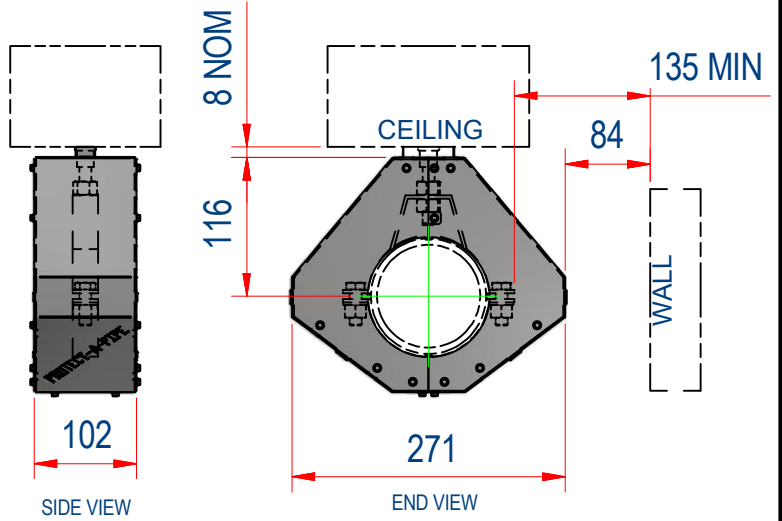

SPECIFICATION - 100NB YOKE CLAMP Mould

COMPLETE ASSY NUMBER

PRODUCT CODE 506840

COMPLETE ASSY

PN: Y100FW

2 OFF
SUPPLIED AS FLAT PAK
OR PRE ASSEMBLED
(REFER TO OPTION ON
ORDER SHEET)

SS SCREWS

18 OFF
SUPPLIED WITH FLAT PAK