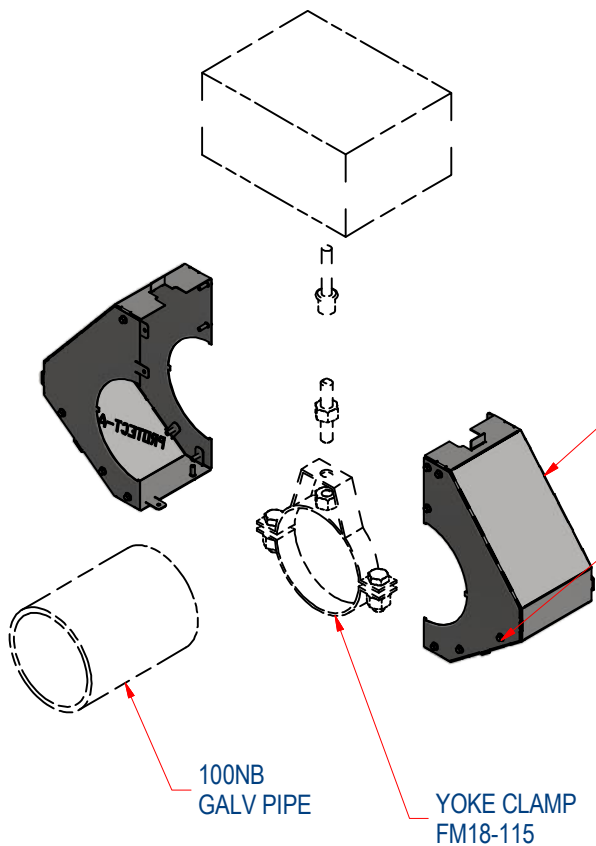

SPECIFICATION - 100NB YOKE CLAMP Mould

COMPLETE ASSY NUMBER

PRODUCT CODE 506840

COMPLETE ASSY

PN: Y100FW

2 OFF
SUPPLIED AS FLAT PAK
OR PRE ASSEMBLED
(REFER TO OPTION ON
ORDER SHEET)

SS SCREWS

18 OFF
SUPPLIED WITH FLAT PAK

100NB
GALV PIPE

YOKE CLAMP
FM18-115

NOTE:
"CAFCO 300" REQD