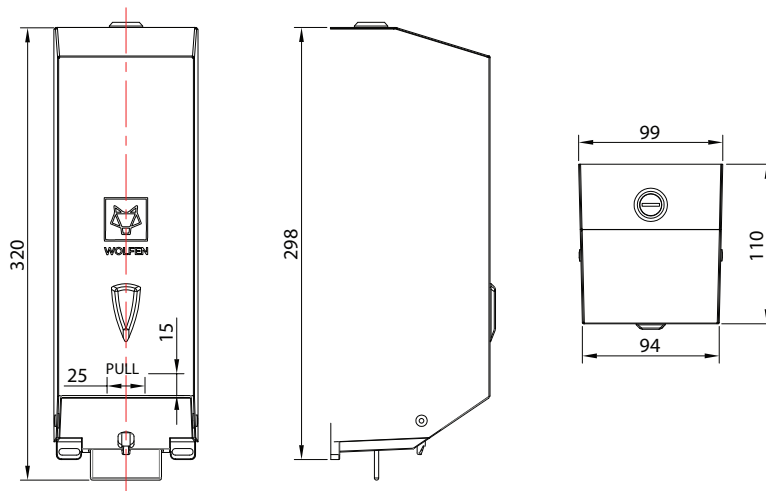

WOLFEN™

Wolfen Soap Dispenser Stainless Steel

| Model | |
|-----------------------|--------------------------------------|
| Product Code | 2263888 |
| Material | 304 Stainless Steel |
| Dimensions | Height: 320mm Total Length: 100mm |
| Fixing Point Distance | 78.5mm x 261.5mm |
| Projection | 111mm |
| Number of Fixings | 3 |
| Weight | 0.93 kg |
| Colour | Satin |
| Finish | Fingerprint Resistant Coated |
| Capacity | 1000ml |

Dimensions are nominal measurements only.

Disclaimer: Products in this specification manual must by regulation be installed by licensed and registered trade people. The manufacturer/distributor reserves the right to vary specifications or delete models from their range without prior notification. Dimensions are nominal measurements only. Dimensions and set-outs listed are correct at time of publication however the manufacturer/distributor takes no responsibility for printing errors.