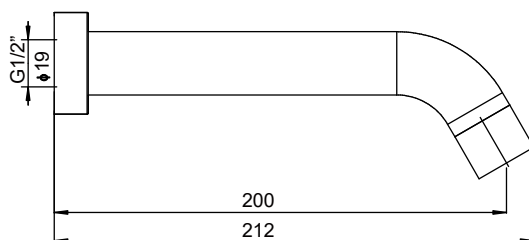

MIZU

DRIFT OUTLET

MIZU DRIFT BATH OUTLET

*White bath outlet only avail in 160mm

MIZU DRIFT BASIN OUTLET

Dimensions are nominal measurements only.

To see the complete Mizu range go to www.reece.com.au/bathrooms

SPECIFICATIONS

Recommended use	Domestic, hotel and commercial
Colour availability	White
Available length	160mm / 200mm
Standards	AS/NZS 3718
WELS	Basin outlet 4 star , 7.5 l/min

CLEANING RECOMMENDATIONS