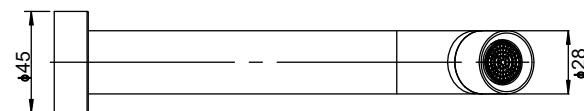

MIZU

DRIFT OUTLET

MIZU DRIFT BATH OUTLET

*White bath outlet only avail in 160mm

MIZU DRIFT BASIN OUTLET

Dimensions are nominal measurements only.

To see the complete Mizu range go to www.reece.com.au/bathrooms

SPECIFICATIONS

Recommended use	Domestic, hotel and commercial
Colour availability	White
Available length	160mm / 200mm
Standards	AS/NZS 3718
WELS	Basin outlet 4 star , 7.5 l/min

CLEANING RECOMMENDATIONS