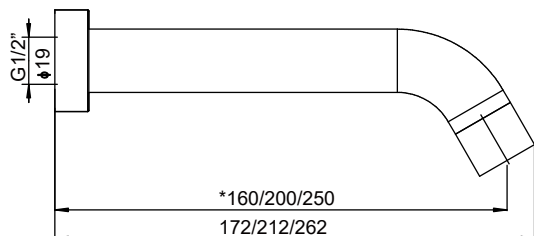

MIZU

DRIFT OUTLET

MIZU DRIFT BATH OUTLET

*White bath outlet only avail in 160mm

MIZU DRIFT BASIN OUTLET

Dimensions are nominal measurements only.

To see the complete Mizu range go to www.reece.com.au/bathrooms

SPECIFICATIONS

Recommended use	Domestic, hotel and commercial
Colour availability	White
Available length	160mm / 200mm
Standards	AS/NZS 3718
WELS	Basin outlet 4 star , 7.5 l/min

CLEANING RECOMMENDATIONS