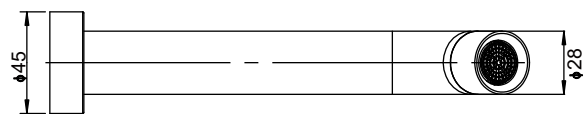

MIZU

DRIFT OUTLET

MIZU DRIFT BATH OUTLET

*White bath outlet only avail in 160mm

MIZU DRIFT BASIN OUTLET

Dimensions are nominal measurements only.

To see the complete Mizu range go to www.reece.com.au/bathrooms

SPECIFICATIONS

Recommended use	Domestic, hotel and commercial
Colour availability	White
Available length	160mm / 200mm
Standards	AS/NZS 3718
WELS	Basin outlet 4 star , 7.5 l/min

CLEANING RECOMMENDATIONS