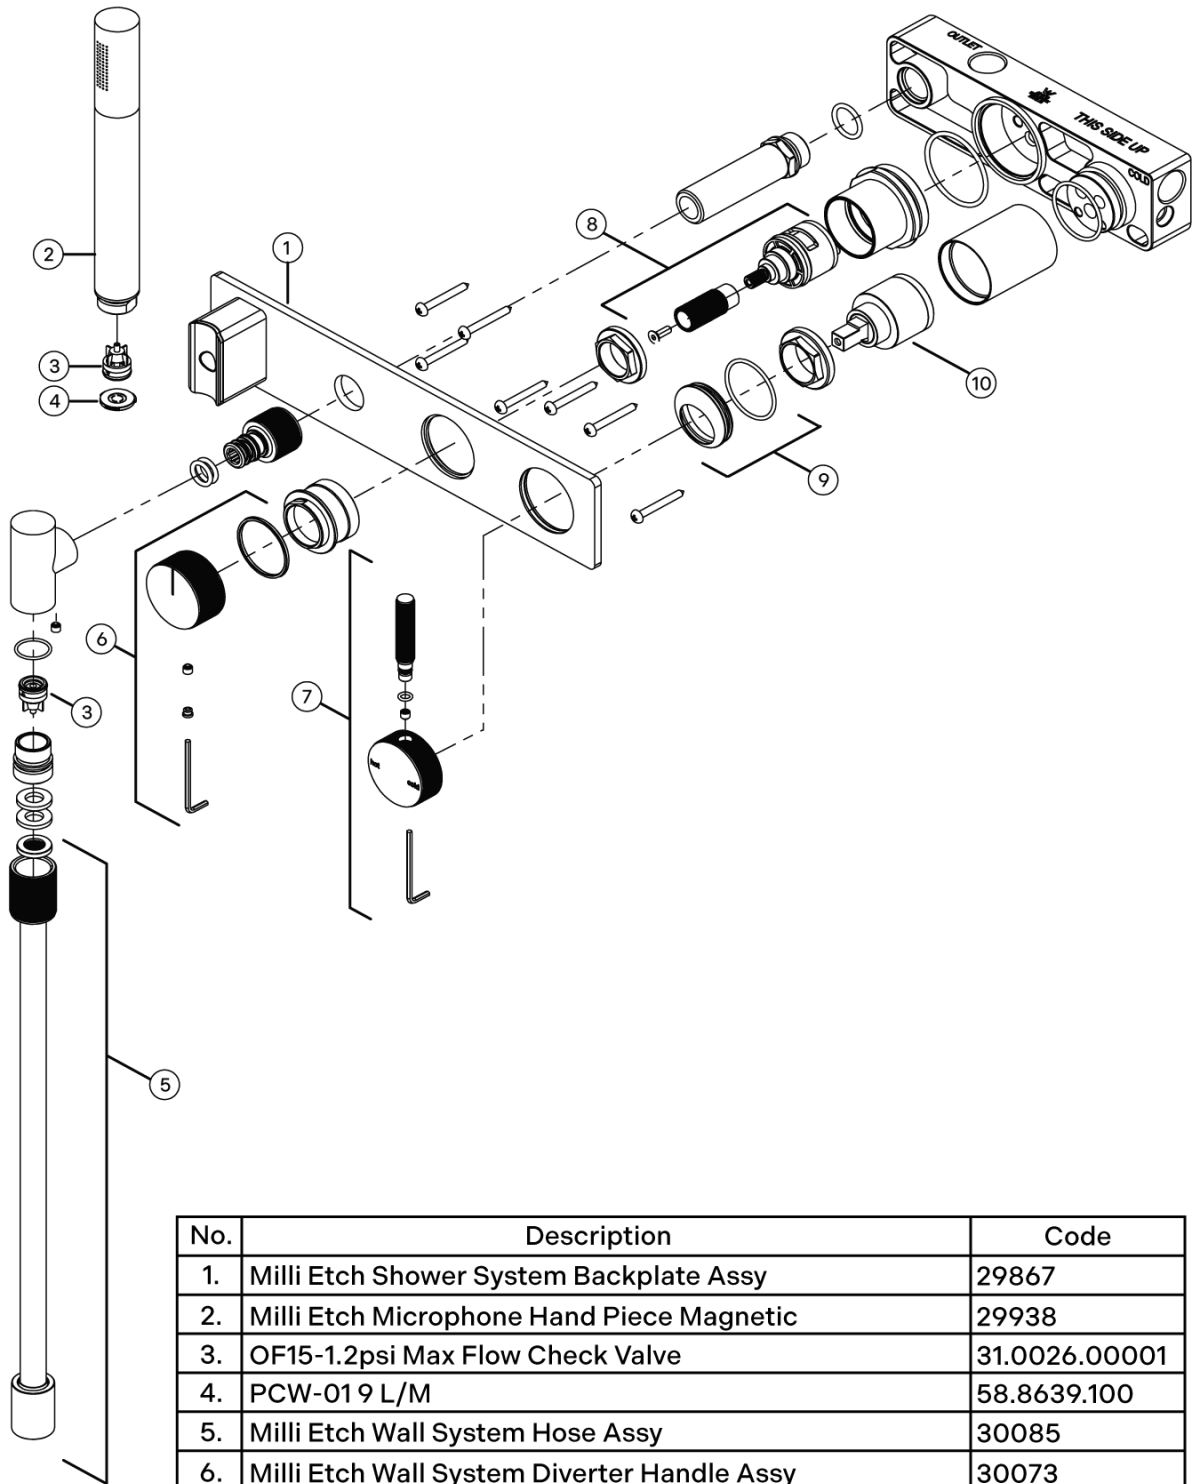

**Milli Etch Shower Mixer Tap System with Hand Shower Brushed Bronze (3 Star)
21767**

No.	Description	Code
1.	Milli Etch Shower System Backplate Assy	29867
2.	Milli Etch Microphone Hand Piece Magnetic	29938
3.	OF15-1.2psi Max Flow Check Valve	31.0026.00001
4.	PCW-019 L/M	58.8639.100
5.	Milli Etch Wall System Hose Assy	30085
6.	Milli Etch Wall System Diverter Handle Assy	30073
7.	Mill Etch Wall/Shower Mixer Handle	29765
8.	Milli Etch Bath/Shower System Diverter Cartridge Assy	29965
9.	Mill Etch Wall/Shower Mixer Dome Assy	29977
10.	GEANN 35mm Low Base Cartridge	40352