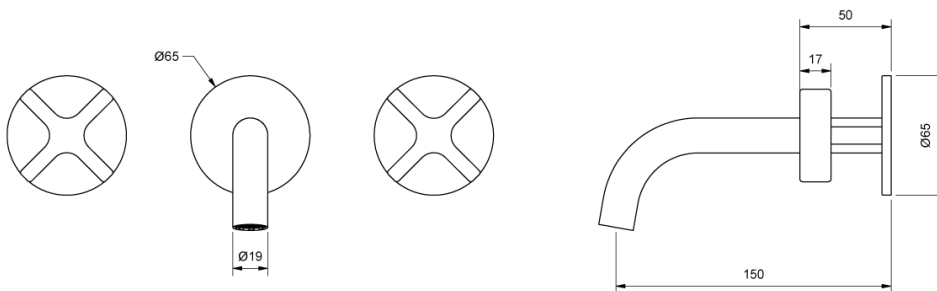

Milli

Milli Exo Wall Bath Set Gunmetal

2299056

SPECIFICATIONS

Recommended Use	Domestic, Hotel & Commercial
Colour	Gunmetal
Finish	Matte
Body Material	Electroplated Brass
Recommended Pressure Range	150 - 500 kPa
Maximum Continuous Working Temperature	80 deg C
Suitable for Storage Tank Hot Water	Yes
Suitable for Continuous Flow Hot Water	Yes
Suitable for Gravity Feed Hot Water	No

WARRANTY

Warranty - Domestic Use	15 Years
Spare Parts & Labour	5 Years

Please refer to Warranty Page for full Terms and Conditions

Dimensions are nominal measurements only.

CLEANING RECOMMENDATIONS:

We recommend the use of soapy water or approved cleaners. This product should not be cleaned with abrasive materials. Damage caused by any improper treatment is not covered by the product warranty. Refer to Warranty Conditions

Disclaimer: Products in this specification manual must by regulation be installed by licensed and registered trade people. The manufacturer/distributor reserves the right to vary specifications or delete models from their range without prior notification. Dimensions are nominal measurements only. Dimensions and set-outs listed are correct at time of publication however the manufacturer/distributor takes no responsibility for printing errors.

Published 30/09/2022

To see the complete Milli range go to
www.reece.com.au

WaterMark
AS/NZS 3718
WMKA01455