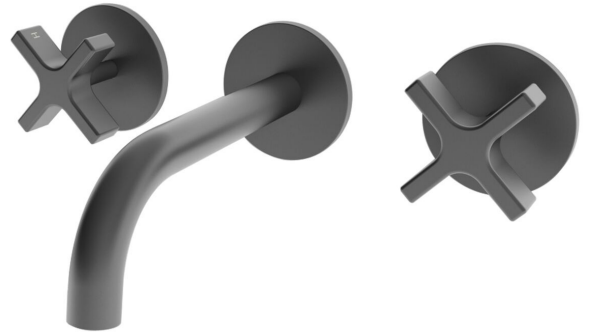

Milli

Milli Exo Wall Bath Set Gunmetal

2299056

SPECIFICATIONS

Recommended Use	Domestic, Hotel & Commercial
Colour	Gunmetal
Finish	Matte
Body Material	Electroplated Brass
Recommended Pressure Range	150 - 500 kPa
Maximum Continuous Working Temperature	80 deg C
Suitable for Storage Tank Hot Water	Yes
Suitable for Continuous Flow Hot Water	Yes
Suitable for Gravity Feed Hot Water	No

WARRANTY

Warranty - Domestic Use	15 Years
Spare Parts & Labour	5 Years

Please refer to Warranty Page for full Terms and Conditions

Dimensions are nominal measurements only.

CLEANING RECOMMENDATIONS:

We recommend the use of soapy water or approved cleaners. This product should not be cleaned with abrasive materials. Damage caused by any improper treatment is not covered by the product warranty. Refer to Warranty Conditions

Disclaimer: Products in this specification manual must by regulation be installed by licensed and registered trade people. The manufacturer/distributor reserves the right to vary specifications or delete models from their range without prior notification. Dimensions are nominal measurements only. Dimensions and set-outs listed are correct at time of publication however the manufacturer/distributor takes no responsibility for printing errors.

Published 30/09/2022

To see the complete Milli range go to
www.reece.com.au

WaterMark
AS/NZS 3718
WMKA01455