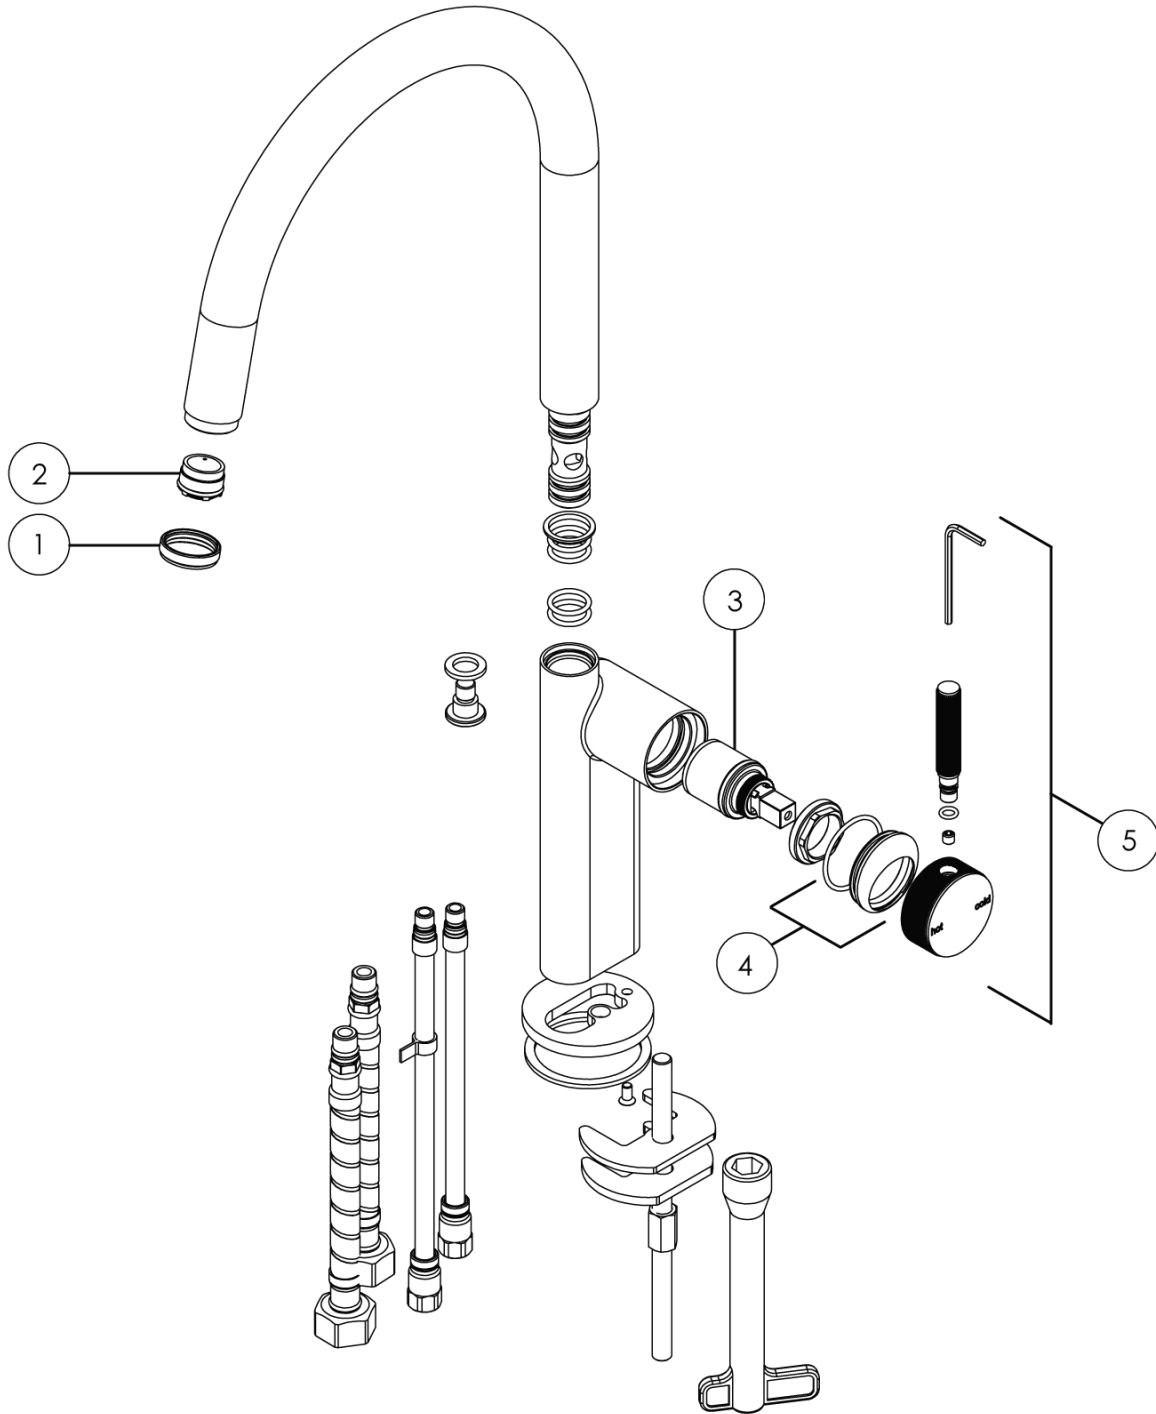

Milli Etch Gooseneck Sink Mixer Chrome (5 Star)

21882

No.	Description	Code
1.	Milli Etch Sink Outlet Knurled Retainer	29840
2.	NEOPERL CACHE TJ COINSLLOT 1.75 GPM	43.2261.45000
3.	Geann GN-25P-D2-3	40399
4.	Mill Etch Sink Mixer Dome Assy	29980
5.	Milli Etch Side Leve Handle	29768