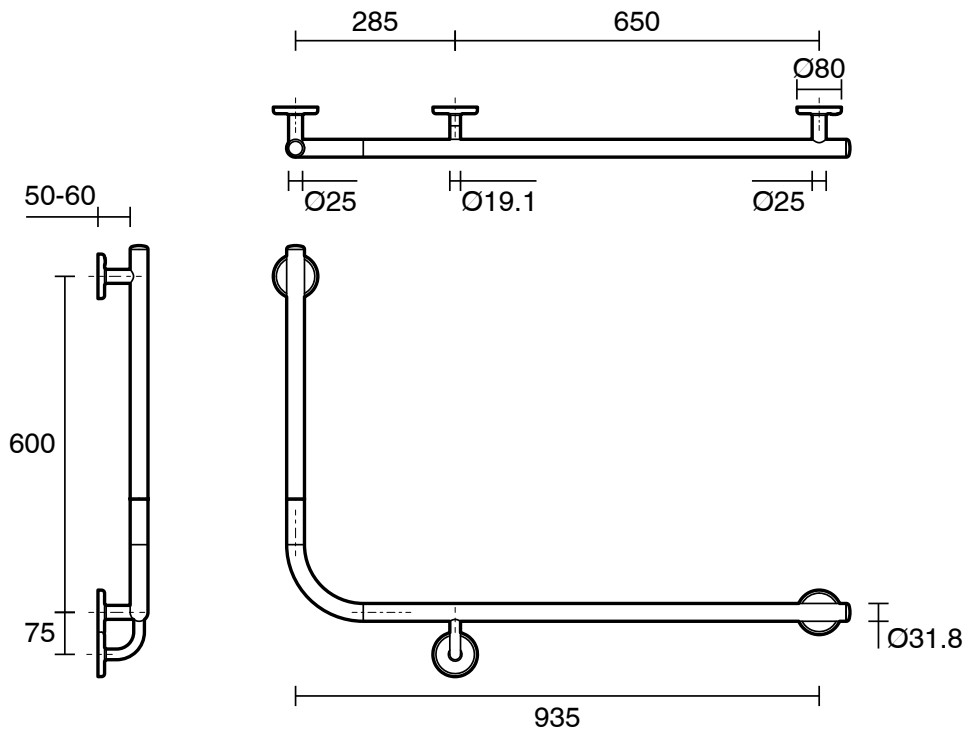

## Mizu Drift 935 x 600 x 90 Degree Accessible Toilet Grab Rail Modular Right Hand Brushed Gunmetal

2266548

### SPECIFICATIONS

|                 |                                  |
|-----------------|----------------------------------|
| Recommended Use | Domestic, Hotel & Commercial     |
| Colour          | Brushed Gunmetal                 |
| Material        | 304 grade (18/8) stainless steel |
| Weight Capacity | 113 kg                           |
| Fixings         | Double                           |

Please refer to Warranty Page for full Terms and Conditions

Dimensions are nominal measurements only.