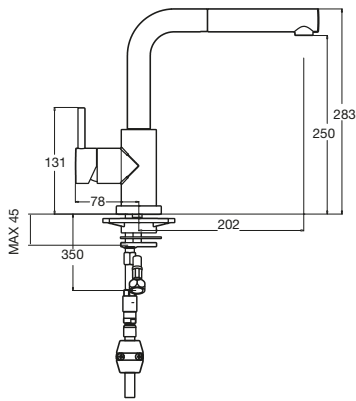

Move

Sink Mixer

WELS 5 Star, 4.2 Litres/Minute
Also available in Brushed Nickel
2 Function
Clearance: 206mm
Reach: 183mm

 Brushed Nickel

TECHNICAL DRAWINGS

BALANCE

Balance Sink Mixer

Balance Pull Out Sink Mixer

Balance Gooseneck Sink Mixer

FLAG

Flag Gooseneck Sink Mixer

Flag Pull Out Sink Mixer

Flag Pull Down Sink Mixer

T2

T2 Sink Mixer

T2 Pull Out Sink Mixer

T2 Pull Out Spray Sink Mixer

T7

T7 Sink Mixer

T7 Gooseneck Sink Mixer

T7 Gooseneck Pull Out Sink Mixer

T7 Pull Out Sink Mixer

T7 Pull Down Spray Sink Mixer

MOVE