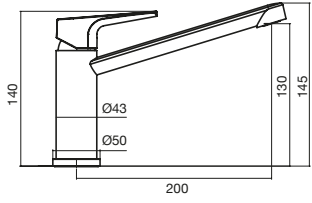

Move

Sink Mixer

WELS 5 Star, 4.2 Litres/Minute
Also available in Brushed Nickel
2 Function
Clearance: 206mm
Reach: 183mm

 Brushed Nickel

TECHNICAL DRAWINGS

BALANCE

Balance Sink Mixer

Balance Pull Out Sink Mixer