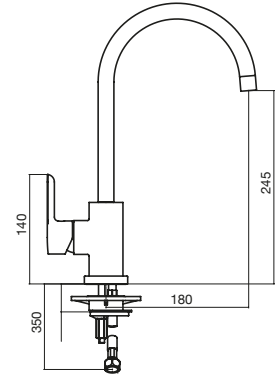

Pull Down Spray Sink Mixer

WELS 4 Star, 7 Litres/Minute

Durable Nylon Hose

Not Suitable For Commercial

2 function

Clearance: 170mm

Reach: 220mm

MOVE

Move

Sink Mixer

WELS 5 Star, 4.2 Litres/Minute
Also available in Brushed Nickel
2 Function
Clearance: 206mm
Reach: 183mm

 Brushed Nickel

TECHNICAL DRAWINGS

BALANCE

Balance Sink Mixer

Balance Pull Out Sink Mixer