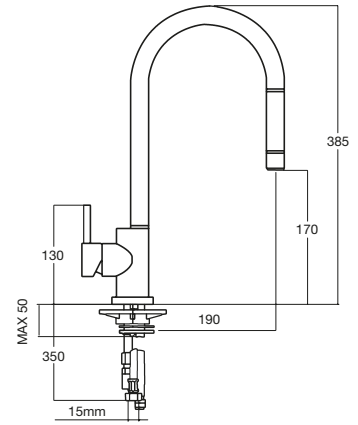

Move

Sink Mixer

WELS 5 Star, 4.2 Litres/Minute
Also available in Brushed Nickel
2 Function
Clearance: 206mm
Reach: 183mm

 Brushed Nickel

TECHNICAL DRAWINGS

BALANCE

Balance Sink Mixer

Balance Pull Out Sink Mixer

Balance Gooseneck Sink Mixer

FLAG

Flag Gooseneck Sink Mixer

Flag Pull Out Sink Mixer

Flag Pull Down Sink Mixer

T2

T2 Sink Mixer

T2 Pull Out Sink Mixer

T2 Pull Out Spray Sink Mixer

T7

T7 Sink Mixer

T7 Gooseneck Sink Mixer

T7 Gooseneck Pull Out Sink Mixer

T7 Pull Out Sink Mixer

T7 Pull Down Spray Sink Mixer

MOVE