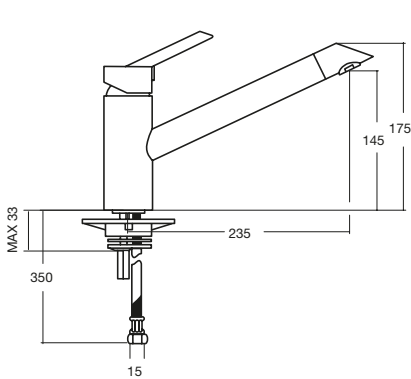

Move

Sink Mixer

WELS 5 Star, 4.2 Litres/Minute
Also available in Brushed Nickel
2 Function
Clearance: 206mm
Reach: 183mm

 Brushed Nickel

TECHNICAL DRAWINGS

BALANCE

Balance Sink Mixer

Balance Pull Out Sink Mixer

Balance Gooseneck Sink Mixer

FLAG

Flag Gooseneck Sink Mixer

Flag Pull Out Sink Mixer

Flag Pull Down Sink Mixer

T2

T2 Sink Mixer

T2 Pull Out Sink Mixer