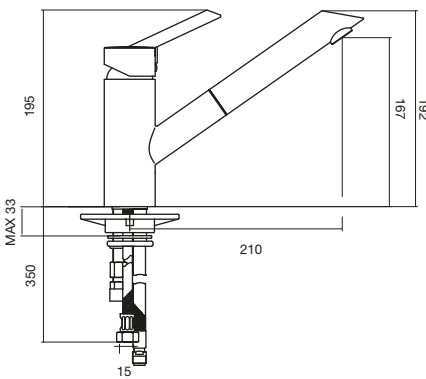

Move

Sink Mixer

WELS 5 Star, 4.2 Litres/Minute
Also available in Brushed Nickel
2 Function
Clearance: 206mm
Reach: 183mm

 Brushed Nickel

TECHNICAL DRAWINGS

BALANCE

Balance Sink Mixer

Balance Pull Out Sink Mixer

Balance Gooseneck Sink Mixer

FLAG

Flag Gooseneck Sink Mixer

Flag Pull Out Sink Mixer

Flag Pull Down Sink Mixer

T2

T2 Sink Mixer

T2 Pull Out Sink Mixer