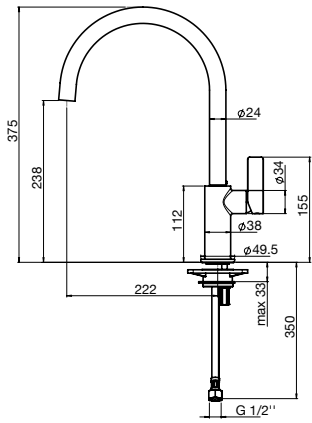

FLAG

Flag Gooseneck Sink Mixer