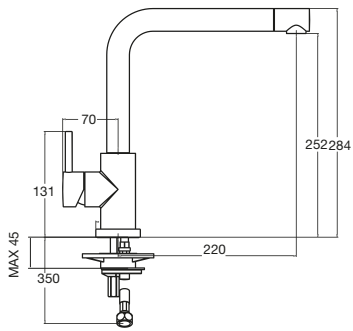

Move

Sink Mixer

WELS 5 Star, 4.2 Litres/Minute
Also available in Brushed Nickel
2 Function
Clearance: 206mm
Reach: 183mm

 Brushed Nickel

TECHNICAL DRAWINGS

BALANCE

Balance Sink Mixer

Balance Pull Out Sink Mixer

Balance Gooseneck Sink Mixer

FLAG

Flag Gooseneck Sink Mixer

Flag Pull Out Sink Mixer

Flag Pull Down Sink Mixer

T2

T2 Sink Mixer

T2 Pull Out Sink Mixer

T2 Pull Out Spray Sink Mixer

T7

T7 Sink Mixer

T7 Gooseneck Sink Mixer

T7 Gooseneck Pull Out Sink Mixer

T7 Pull Out Sink Mixer

T7 Pull Down Spray Sink Mixer

MOVE