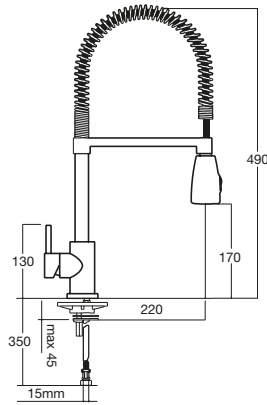

Move

Sink Mixer

WELS 5 Star, 4.2 Litres/Minute
Also available in Brushed Nickel
2 Function
Clearance: 206mm
Reach: 183mm

 Brushed Nickel

TECHNICAL DRAWINGS

BALANCE

Balance Sink Mixer

Balance Pull Out Sink Mixer

T2 Pull Out Spray Sink Mixer

T7

T7 Sink Mixer

T7 Gooseneck Sink Mixer

T7 Gooseneck Pull Out Sink Mixer

T7 Pull Out Sink Mixer

T7 Pull Down Spray Sink Mixer

MOVE