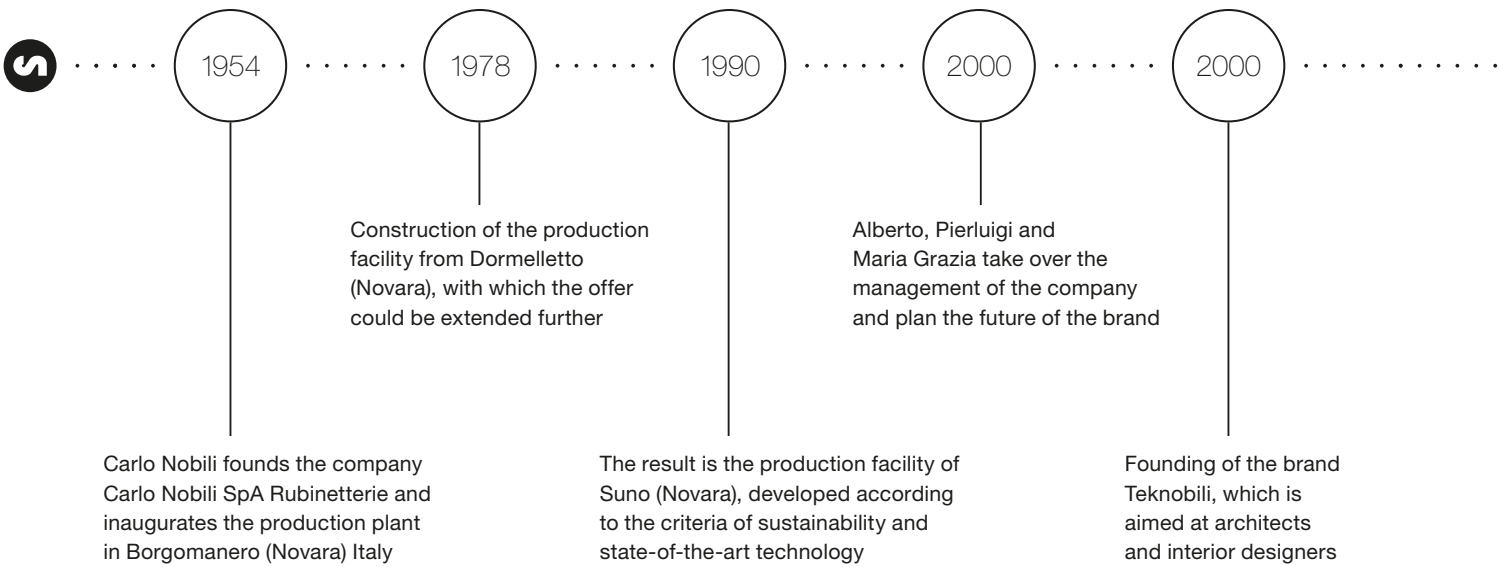

Nobili is intelligent Italian design.

SUSTAINABILITY AT EVERY LEVEL

An environmentally conscious design philosophy drives Nobili's production processes. Our state-of-the-art, solar powered manufacturing site in Suno, Italy, focuses on ecologically sustainable production, reducing environmental impacts while manufacturing products capable of optimising the planet's resources. We champion green technologies, creating opportunities for consumers to save water and energy in the home.

MANUFACTURING

A fusion of technologies.

As one of Europe's most advanced production facilities, Nobili's Fusion Centre brings together leading technologies to produce tapware of uncompromising quality. This next generation site features one hundred thousand square metres of production area. Driven by advanced automation, it's capable of manufacturing more than two million products per year using its own clean energy source – nine thousand solar panels located on the roof.

ITALIAN HERITAGE

2005

Acquisition of the Cgs brand, which specializes in bathtub columns and shower components

2006

Acquisition of the Aquademy brand for the design of wellness areas

2009

Acquisition of the Rubinetterie Stella brand in 1882, synonymous with luxury and Italian craftsmanship