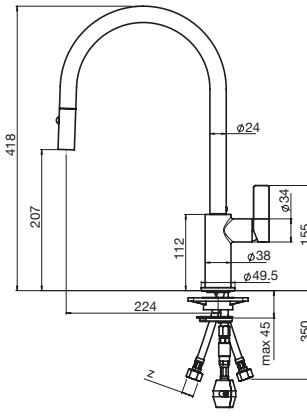

Flag Pull Out Sink Mixer