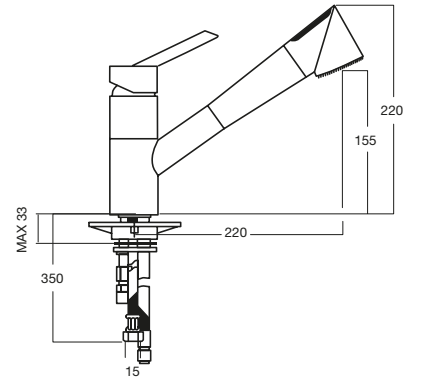

Move

Sink Mixer

WELS 5 Star, 4.2 Litres/Minute
Also available in Brushed Nickel
2 Function
Clearance: 206mm
Reach: 183mm

 Brushed Nickel

TECHNICAL DRAWINGS

BALANCE

Balance Sink Mixer

Balance Pull Out Sink Mixer

Balance Gooseneck Sink Mixer

FLAG

Flag Gooseneck Sink Mixer

Flag Pull Out Sink Mixer

Flag Pull Down Sink Mixer

T2

T2 Sink Mixer

T2 Pull Out Sink Mixer