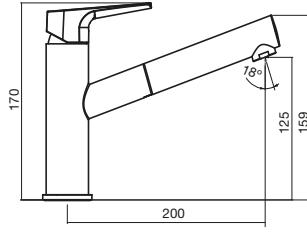

Move

Sink Mixer

WELS 5 Star, 4.2 Litres/Minute
Also available in Brushed Nickel
2 Function
Clearance: 206mm
Reach: 183mm

 Brushed Nickel

TECHNICAL DRAWINGS

BALANCE

Balance Sink Mixer

Balance Pull Out Sink Mixer