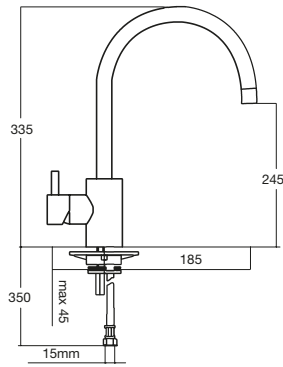

T7 Gooseneck Sink Mixer