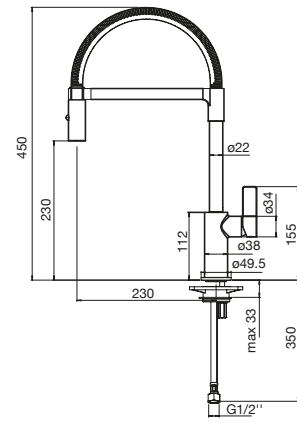

Move

Sink Mixer

WELS 5 Star, 4.2 Litres/Minute
Also available in Brushed Nickel
2 Function
Clearance: 206mm
Reach: 183mm

 Brushed Nickel

TECHNICAL DRAWINGS

BALANCE

Balance Sink Mixer

Balance Pull Out Sink Mixer

Balance Gooseneck Sink Mixer

FLAG

Flag Gooseneck Sink Mixer

Flag Pull Out Sink Mixer

Flag Pull Down Sink Mixer

T2

T2 Sink Mixer

T2 Pull Out Sink Mixer

T2 Pull Out Spray Sink Mixer

T7

T7 Sink Mixer

T7 Gooseneck Sink Mixer

T7 Gooseneck Pull Out Sink Mixer

T7 Pull Out Sink Mixer

T7 Pull Down Spray Sink Mixer

MOVE