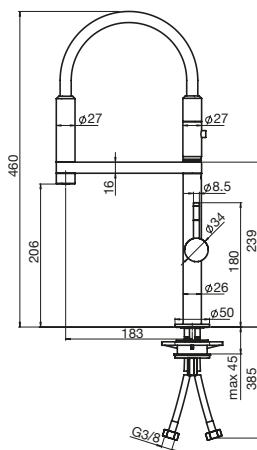

Move

Sink Mixer

WELS 5 Star, 4.2 Litres/Minute
Also available in Brushed Nickel
2 Function
Clearance: 206mm
Reach: 183mm

 Brushed Nickel

TECHNICAL DRAWINGS

BALANCE

Balance Sink Mixer

Balance Pull Out Sink Mixer

T2 Pull Out Spray Sink Mixer

T7

T7 Sink Mixer

T7 Gooseneck Sink Mixer

T7 Gooseneck Pull Out Sink Mixer

T7 Pull Out Sink Mixer

T7 Pull Down Spray Sink Mixer

MOVE