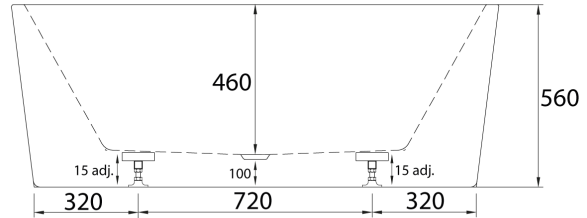

### SPECIFICATIONS

Recommended Use	Domestic, Hotel & Commercial
Material	Sanitary grade acrylic
Colour	White
Length	1500 x 700 x 560mm 1780 x 800 x 560mm
Weight	1500mm: 44kg 1780mm: 50kg
Capacity	1500mm: 230L 1780mm: 280L
Fixing	Silicone to floor
Overflow	No
Plug and Waste	Suits 40mm Non Overflow Waste

Dimensions are nominal measurements only.

**Disclaimer:** Products in this specification manual must by regulation be installed by licensed and registered trade people. The manufacturer/distributor reserves the right to vary specifications or delete models from their range without prior notification. Dimensions are nominal measurements only. Dimensions and set-outs listed are correct at time of publication however the manufacturer/distributor takes no responsibility for printing errors.