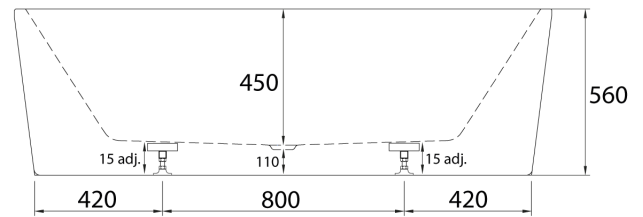

### SPECIFICATIONS

Recommended Use	Domestic, Hotel & Commercial
Material	Sanitary grade acrylic
Colour	White
Length	1500 x 700 x 560mm 1780 x 800 x 560mm
Weight	1500mm: 44kg 1780mm: 50kg
Capacity	1500mm: 230L 1780mm: 280L
Fixing	Silicone to floor
Overflow	No
Plug and Waste	Suits 40mm Non Overflow Waste