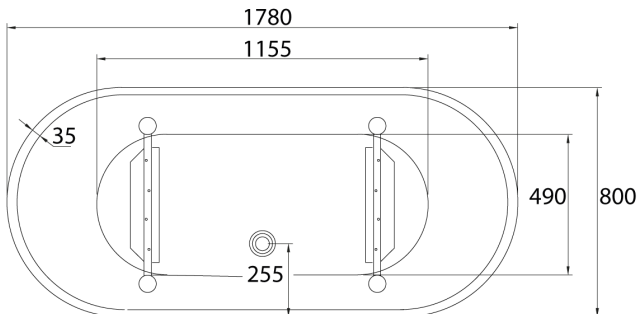

### SPECIFICATIONS

Recommended Use	Domestic, Hotel & Commercial
Material	Sanitary grade acrylic
Colour	White
Length	1500 x 700 x 560mm 1780 x 800 x 560mm
Weight	1500mm: 44kg 1780mm: 50kg
Capacity	1500mm: 230L 1780mm: 280L
Fixing	Silicone to floor
Overflow	No
Plug and Waste	Suits 40mm Non Overflow Waste

Dimensions are nominal measurements only.

**Disclaimer:** Products in this specification manual must by regulation be installed by licensed and registered trade people. The manufacturer/distributor reserves the right to vary specifications or delete models from their range without prior notification. Dimensions are nominal measurements only. Dimensions and set-outs listed are correct at time of publication however the manufacturer/distributor takes no responsibility for printing errors.