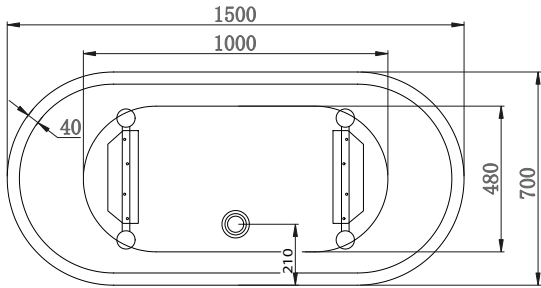

### SPECIFICATIONS

Recommended Use	Domestic, Hotel & Commercial
Material	Sanitary grade acrylic
Colour	White
Length	1500 x 700 x 560mm 1780 x 800 x 560mm
Weight	1500mm: 44kg 1780mm: 50kg
Capacity	1500mm: 230L 1780mm: 280L
Fixing	Silicone to floor
Overflow	No
Plug and Waste	Suits 40mm Non Overflow Waste

Dimensions are nominal measurements only.

**Disclaimer:** Products in this specification manual must by regulation be installed by licensed and registered trade people. The manufacturer/distributor reserves the right to vary specifications or delete models from their range without prior notification. Dimensions are nominal measurements only. Dimensions and set-outs listed are correct at time of publication however the manufacturer/distributor takes no responsibility for printing errors.