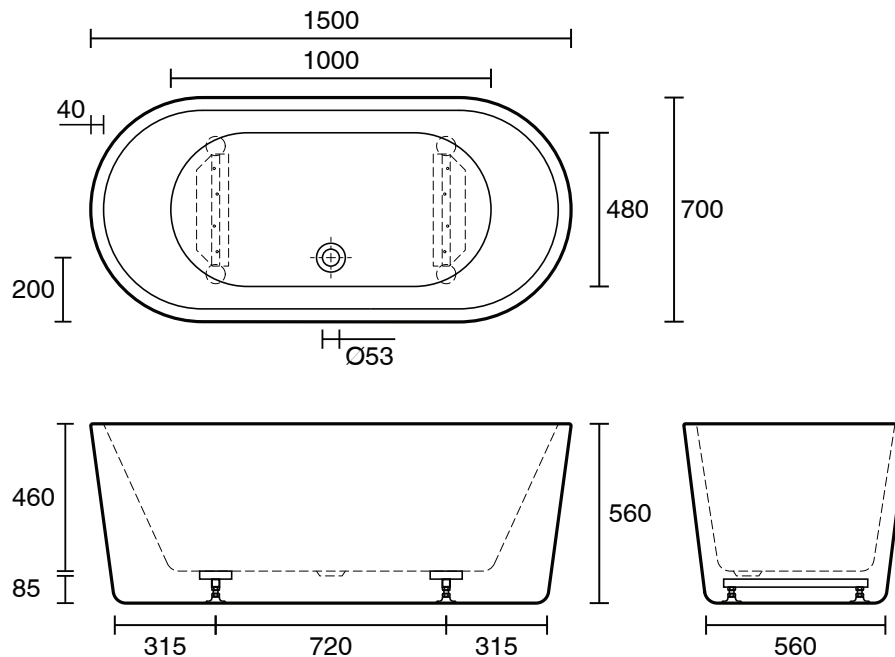

Posh Solus Freestanding Bath 1500 x 700 x 560mm White No Overflow

9506248

SPECIFICATIONS

Recommended Use	Domestic, Hotel & Commercial
Material	Sanitary Grade Acrylic
Colour	White
Capacity	230 ltr
Weight	33 kg
Overflow Configuration	No Overflow
Mounting	Freestanding
Plug & Waste Size	40mm
Plug & Waste	Sold Separately

WARRANTY

Warranty - Domestic Use	10 Years
Spare Parts & Labour	12 Months

Please refer to Warranty Page for full Terms and Conditions

Dimensions are nominal measurements only.

CLEANING RECOMMENDATIONS:

We recommend the use of soapy water or approved cleaners. This product should not be cleaned with abrasive materials. Damage caused by any improper treatment is not covered by the product warranty. Refer to Warranty Conditions

Disclaimer: Products in this specification manual must by regulation be installed by licensed and registered trade people. The manufacturer/distributor reserves the right to vary specifications or delete models from their range without prior notification. Dimensions are nominal measurements only. Dimensions and set-outs listed are correct at time of publication however the manufacturer/distributor takes no responsibility for printing errors.

Published 11/10/2023

To see the complete Posh range go to
www.reece.com.au