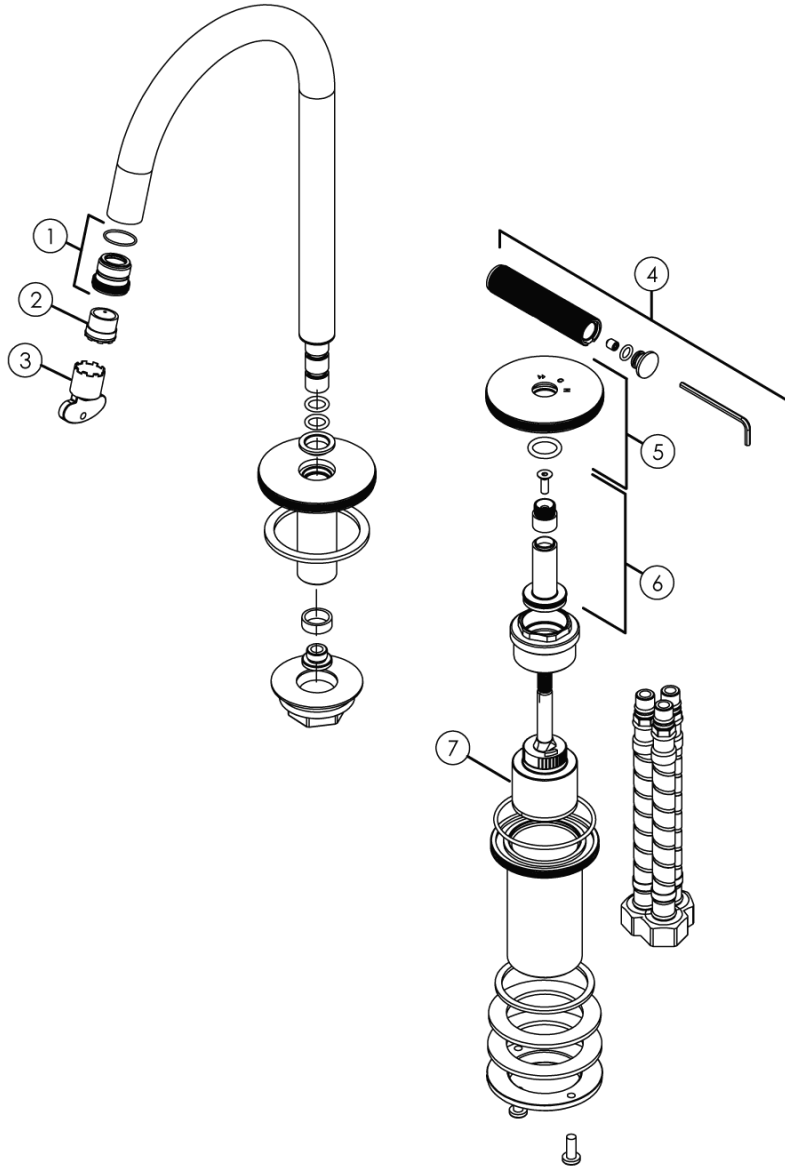

Milli Etch Progressive Hob Basin Mixer Tap Set Matte Black (6 Star)

21775

No.	Description	Code
1.	Milli Etch Basin/Bath Wall Retainer 19mm Assy	29884
2.	Neoperl Cache TT 1.0 GPM	44.3258.010
3.	Neoperl Cache TT Aerator Key 16mm	09.9170.0
4.	Mill Etch WSS Progressive Mixer Handle Assy	30077
5.	Milli Etch Hob Mixer Progressive Dress Plate Assy	30053
6.	Milli Etch Wall System Spline & Sleeve Assy	30110
7.	Milli Etch WSS Progressive Cartridge GN-35P-SQM	29967