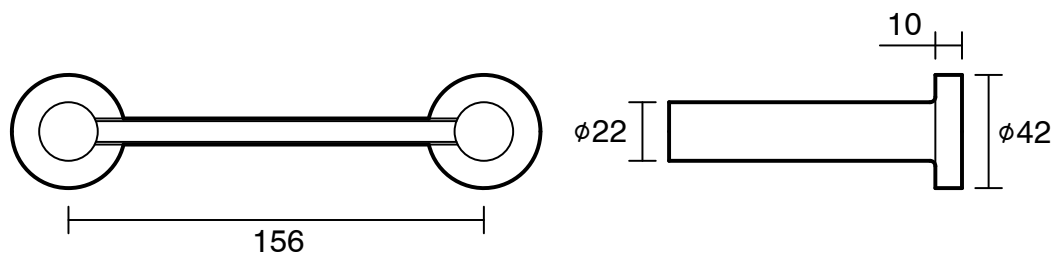

SUSSEX

Sussex Scala Soap Dish LUX PVD Brushed Pure Gold

2267105

SPECIFICATIONS

Recommended Use	Residential;Commercial
Colour Finish	Brushed Pure Gold
Primary Material	Brass

WARRANTY

Residential Use (Years)	40
Commercial Use (Years)	10

Please refer to Sussex Warranty page for full Terms and Conditions

Dimensions are nominal measurements only.

CLEANING RECOMMENDATIONS:

We recommend the use of soapy water or approved cleaners. This product should not be cleaned with abrasive materials. Damage caused by any improper treatment is not covered by the product warranty. Refer to Warranty Conditions

Disclaimer: Products in this specification manual must by regulation be installed by licensed and registered trade people. The manufacturer/distributor reserves the right to vary specifications or delete models from their range without prior notification. Dimensions are nominal measurements only. Dimensions and set-outs listed are correct at time of publication however the manufacturer/distributor takes no responsibility for printing errors.

Published 01/04/2026

To see the complete Sussex range go to www.reece.com.au