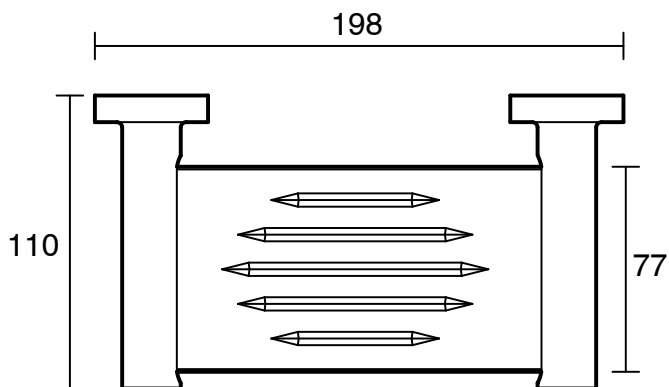

SUSSEX

Sussex Scala Soap Dish LUX PVD Brushed Pure Gold

2267105

SPECIFICATIONS

Recommended Use	Residential;Commercial
Colour Finish	Brushed Pure Gold
Primary Material	Brass

WARRANTY

Residential Use (Years)	40
Commercial Use (Years)	10

Please refer to Sussex Warranty page for full Terms and Conditions

Dimensions are nominal measurements only.

CLEANING RECOMMENDATIONS:

We recommend the use of soapy water or approved cleaners. This product should not be cleaned with abrasive materials. Damage caused by any improper treatment is not covered by the product warranty. Refer to Warranty Conditions

Disclaimer: Products in this specification manual must by regulation be installed by licensed and registered trade people. The manufacturer/distributor reserves the right to vary specifications or delete models from their range without prior notification. Dimensions are nominal measurements only. Dimensions and set-outs listed are correct at time of publication however the manufacturer/distributor takes no responsibility for printing errors.

Published 01/04/2026

To see the complete Sussex range go to www.reece.com.au