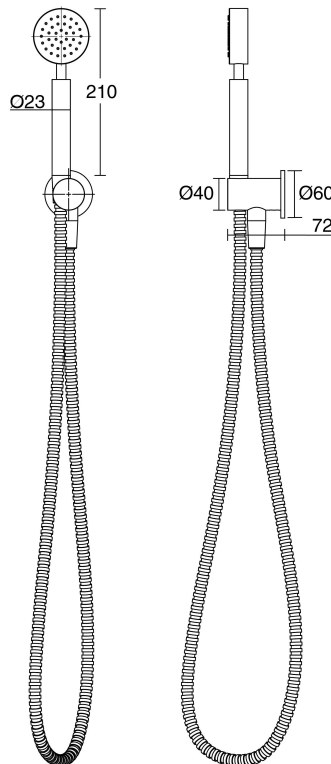

Milli Pure Round Hand Shower with Fixed Bracket Brushed Nickel (3 Star)

4202239

SPECIFICATIONS

Recommended Use	Domestic, Hotel & Commercial
Colour	Brushed Nickel
Material	DR Brass
Recommended Pressure Range	300 - 500 kPa
Maximum Continuous Working Pressure	500 kPa
Maximum Continuous Working Temperature	65 deg C
Suitable for Storage Tank Hot Water	Yes
Suitable for Continuous Flow Hot Water	Yes
Suitable for Gravity Feed Hot Water	No

WARRANTY

Warranty - Domestic Use	15 Years
Spare Parts & Labour	12 Months

Please refer to Warranty Page for full Terms and Conditions