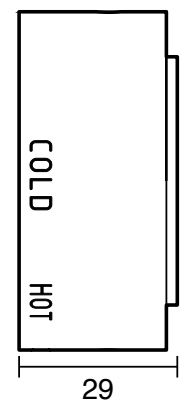

SUSSEX

Sussex Pure Elemental Progressive Shower/Bath Mixer PVD Brushed Gold Lead Free

43771

SPECIFICATIONS

Recommended Use	Residential;Commercial
Colour Finish	Brushed Gold
Primary Material	Lead Free Brass
Recommended Pressure Range	150 - 500 kPa as per AS3500
Max Continuous Working Temperature (deg C)	65
Min Continuous Working Temperature (deg C)	1

WARRANTY

Residential Use (Years)	40
Commercial Use (Years)	10

Please refer to Sussex Warranty page for full Terms and Conditions

Dimensions are nominal measurements only.

CLEANING RECOMMENDATIONS:

We recommend the use of soapy water or approved cleaners. This product should not be cleaned with abrasive materials. Damage caused by any improper treatment is not covered by the product warranty. Refer to Warranty Conditions

Disclaimer: Products in this specification manual must by regulation be installed by licensed and registered trade people. The manufacturer/distributor reserves the right to vary specifications or delete models from their range without prior notification. Dimensions are nominal measurements only. Dimensions and set-outs listed are correct at time of publication however the manufacturer/distributor takes no responsibility for printing errors.

Published 01/04/2026

To see the complete Sussex range go to www.reece.com.au