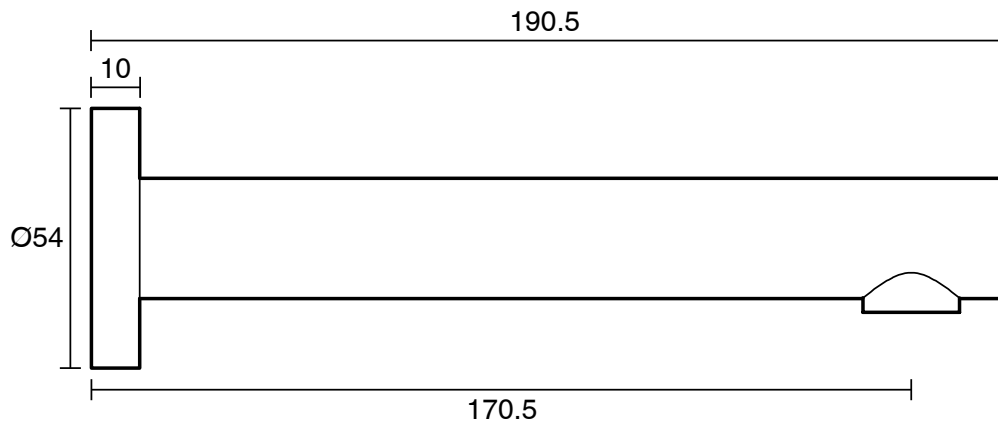

Posh Solus Bath Outlet 170mm Matte Black

2263954

SPECIFICATIONS

Recommended Use	Domestic, Hotel & Commercial
Colour	Matte Black
Finish	Matte
Material	DR Brass
Maximum Continuous Working Pressure	1000 kPa
Maximum Continuous Working Temperature	80 deg C

WARRANTY

Warranty - Domestic Use	10 Years
Spare Parts & Labour	12 Months

Please refer to Warranty Page for full Terms and Conditions

Dimensions are nominal measurements only.

CLEANING RECOMMENDATIONS:

We recommend the use of soapy water or approved cleaners. This product should not be cleaned with abrasive materials. Damage caused by any improper treatment is not covered by the product warranty. Refer to Warranty Conditions

Disclaimer: Products in this specification manual must by regulation be installed by licensed and registered trade people. The manufacturer/distributor reserves the right to vary specifications or delete models from their range without prior notification. Dimensions are nominal measurements only. Dimensions and set-outs listed are correct at time of publication however the manufacturer/distributor takes no responsibility for printing errors.

Published 07/09/2022

To see the complete Posh range go to www.reece.com.au

WaterMark
AS/NZS 3718
WMKA02260