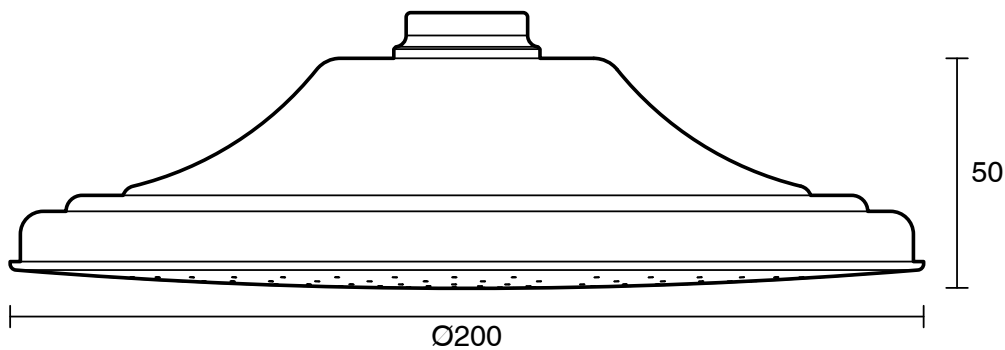

KADO

Kado Era Shower Rose Only 200mm Chrome (4 Star)

4200388

SPECIFICATIONS

Recommended Use	Domestic, Hotel & Commercial
Colour	Chrome
Finish	Polished
Material	DR Brass
Recommended Pressure Range	150 - 500 kPa
Maximum Continuous Working Temperature	80 deg C
Suitable for Storage Tank Hot Water	Yes
Suitable for Continuous Flow Hot Water	Yes
Suitable for Gravity Feed Hot Water	No

WARRANTY

Warranty - Domestic Use	10 Years
Spare Parts & Labour	12 Months

Please refer to Warranty Page for full Terms and Conditions