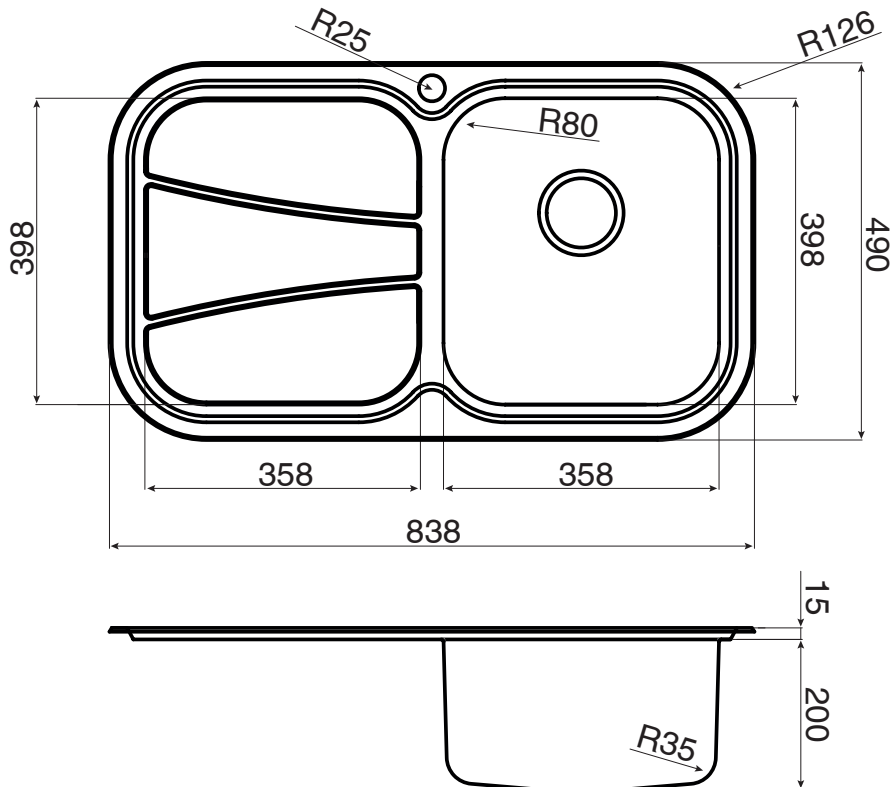

## AFA Flow Single Bowl Undermount/Inset Sink Right Hand Bowl 1 Taphole 838 x 490mm Stainless Steel

### SPECIFICATIONS

Recommended Use	Domestic, Hotel & Commercial
Material	Stainless Steel
Chromium - Nickel Content	18% Chromium 8% Nickel
Gauge	0.9mm
Sink Formation	Welded
Bowl Capacity	28 Litres
Waste Type	Basket
Waste Size	90mm
Waste Position	Centre Rear
Taphole Configuration	1 Taphole
Overflow Configuration	No Overflow
Sound Deadening Pads	Yes

Dimensions are nominal measurements only.

**Disclaimer:** Products in this specification manual must by regulation be installed by licensed and registered trade people. The manufacturer/distributor reserves the right to vary specifications or delete models from their range without prior notification. Dimensions are nominal measurements only. Dimensions and set-outs listed are correct at time of publication however the manufacturer/distributor takes no responsibility for printing errors.