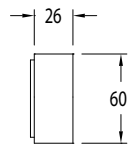

Dimensions are nominal measurements only.

Disclaimer: Products in this specification manual must by regulation be installed by licensed and registered trade people. The manufacturer/distributor reserves the right to vary specifications or delete models from their range without prior notification. Dimensions are nominal measurements only. Dimensions and set-outs listed are correct at time of publication however the manufacturer/distributor takes no responsibility for printing errors.

Published 22/08/2019