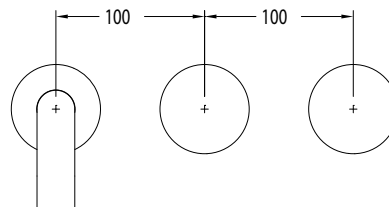

Milli Pure Wall Bath Hostess System 250mm with Cirque Textured Handle

SPECIFICATIONS

Recommended Use	Domestic, Commercial, Hotel
Colour Variations	Chrome, Matte Black, Brushed Nickel, Brushed Gunmetal
Recommended Pressure Range	300 - 500Kpa
Max Continuous Working Pressure	500Kpa
Max Continuous Working Temperature	65 deg. C
Suitable for Storage Tank Hot Water	Yes
Suitable for Continuous Flow Hot Water	Yes
Suitable for Gravity Feed Hot Water	No

WARRANTY

Warranty - Domestic Use	15 Years
Spare Parts	1 Year
Labour	1 Year

Please refer to Warranty Page for full Terms and Conditions

Dimensions are nominal measurements only.

Disclaimer: Products in this specification manual must by regulation be installed by licensed and registered trade people. The manufacturer/distributor reserves the right to vary specifications or delete models from their range without prior notification. Dimensions are nominal measurements only. Dimensions and set-outs listed are correct at time of publication however the manufacturer/distributor takes no responsibility for printing errors.

Published 22/08/2019

To see the complete Milli range go to www.reece.com.au/bathrooms