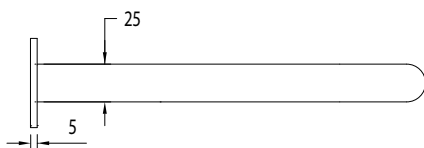

Milli Pure Wall Bath Hostess System 250mm with Cirque Textured Handle

SPECIFICATIONS

Recommended Use	Domestic, Commercial, Hotel
Colour Variations	Chrome, Matte Black, Brushed Nickel, Brushed Gunmetal
Recommended Pressure Range	300 - 500Kpa
Max Continuous Working Pressure	500Kpa
Max Continuous Working Temperature	65 deg. C
Suitable for Storage Tank Hot Water	Yes
Suitable for Continuous Flow Hot Water	Yes
Suitable for Gravity Feed Hot Water	No

WARRANTY

Warranty - Domestic Use	15 Years
Spare Parts	1 Year
Labour	1 Year

Please refer to Warranty Page for full Terms and Conditions

Dimensions are nominal measurements only.

Disclaimer: Products in this specification manual must by regulation be installed by licensed and registered trade people. The manufacturer/distributor reserves the right to vary specifications or delete models from their range without prior notification. Dimensions are nominal measurements only. Dimensions and set-outs listed are correct at time of publication however the manufacturer/distributor takes no responsibility for printing errors.

Published 22/08/2019

To see the complete Milli range go to www.reece.com.au/bathrooms