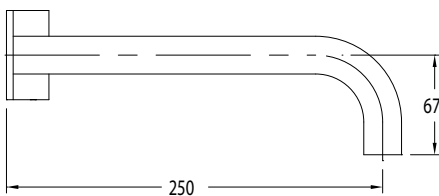

Milli Pure Wall Bath Hostess System 250mm with Cirque Textured Handle

SPECIFICATIONS

Recommended Use	Domestic, Commercial, Hotel
Colour Variations	Chrome, Matte Black, Brushed Nickel, Brushed Gunmetal
Recommended Pressure Range	300 - 500Kpa
Max Continuous Working Pressure	500Kpa
Max Continuous Working Temperature	65 deg. C
Suitable for Storage Tank Hot Water	Yes
Suitable for Continuous Flow Hot Water	Yes
Suitable for Gravity Feed Hot Water	No

WARRANTY

Warranty - Domestic Use	15 Years
Spare Parts	1 Year
Labour	1 Year

Please refer to Warranty Page for full Terms and Conditions

Dimensions are nominal measurements only.

Disclaimer: Products in this specification manual must by regulation be installed by licensed and registered trade people. The manufacturer/distributor reserves the right to vary specifications or delete models from their range without prior notification. Dimensions are nominal measurements only. Dimensions and set-outs listed are correct at time of publication however the manufacturer/distributor takes no responsibility for printing errors.

Published 22/08/2019

To see the complete Milli range go to www.reece.com.au/bathrooms