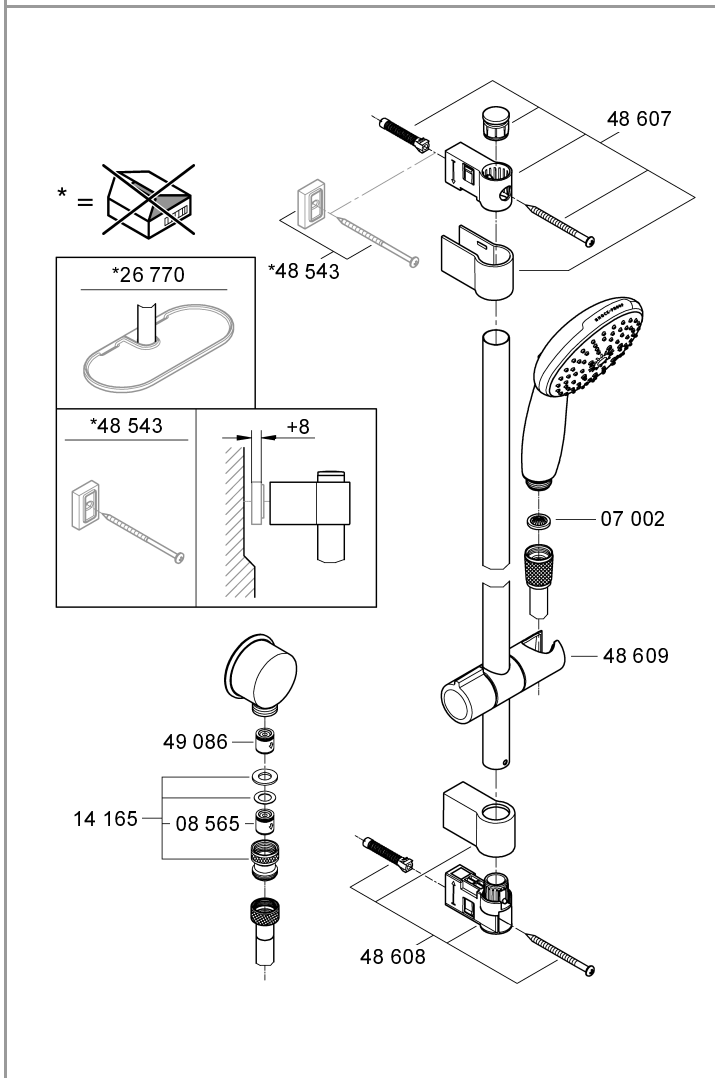

TEMPESTA CUBE
110MM 3 FUNCTION RAIL SHOWER
#26 21003

Pure Freude
an Wasser

GROHE

Product Specifications

Product Description:

3 Function Hand Shower on Rail

Tempesta cube 110 Hand-piece

3 sprays

Avoid major pressure differences between hot and cold water supply.

- Flow rate at 300 kPa flow pressure approx. 7.5 L/min

Installation

Flush piping system prior and after installation of fitting thoroughly (Consider EN 806)!