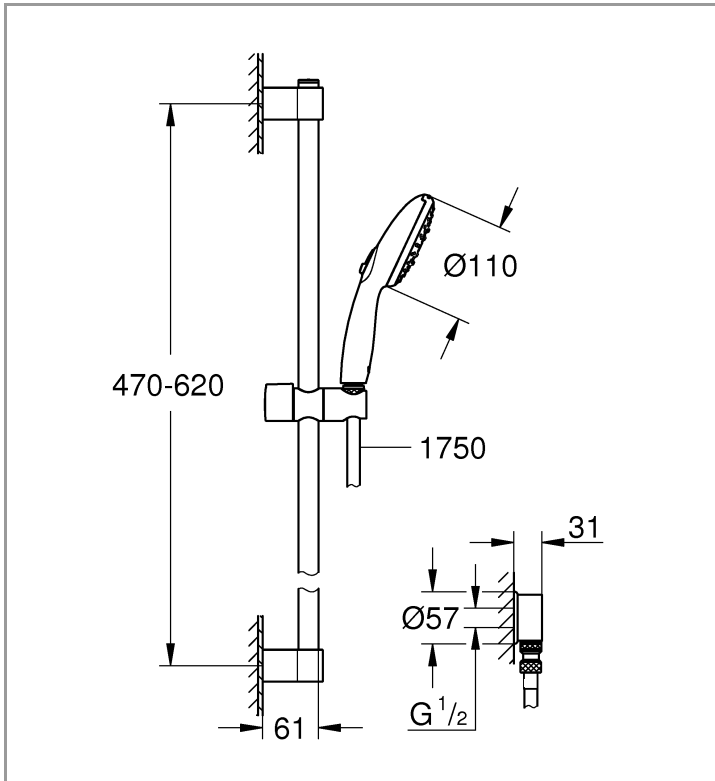

Application

- for shower

Can be used in conjunction with:

- Pressurised storage heaters
- Thermally controlled instantaneous heaters
- Hydraulically controlled instantaneous heaters

Operation with unpressurised storage heaters (open water heaters) is not possible.

Specifications

- Flow pressure min. 50 kPa - recommended 100 - 500 kPa
- Operating pressure max. 500 kPa

If static pressure is greater than 500 kPa, fit pressure reducer.

Avoid major pressure differences between hot and cold water supply.

- Flow rate at 300 kPa flow pressure approx. 7.5 L/min