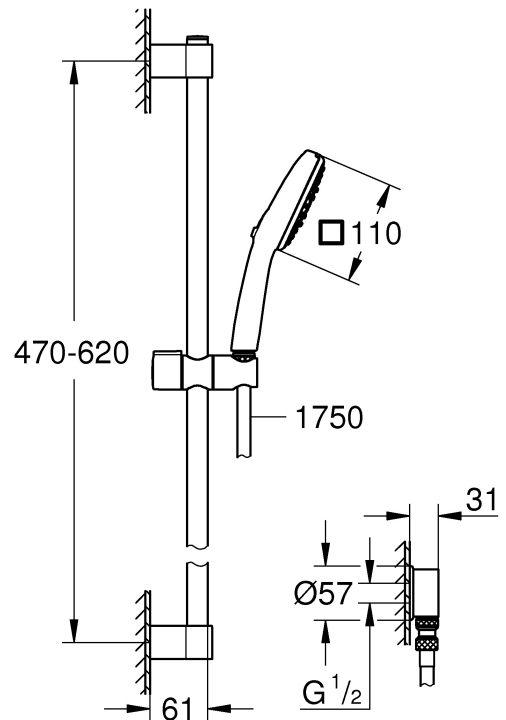

TEMPESTA CUBE
110MM 3 FUNCTION RAIL SHOWER
#26 21003

Pure Freude
an Wasser

GROHE

Product Specifications

Product Description:

3 Function Hand Shower on Rail

Tempesta cube 110 Hand-piece

3 sprays

Universal mounting system, fitting all standard shower hoses

Suitable for instantaneous heater

Min recommended pressure 100 kPa

Application

- for shower

Can be used in conjunction with:

- Pressurised storage heaters
- Thermally controlled instantaneous heaters
- Hydraulically controlled instantaneous heaters