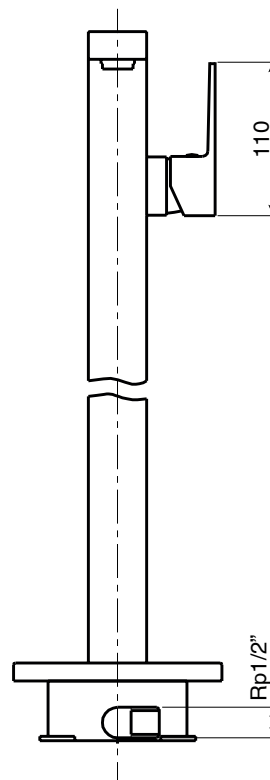

Mizu Bloc MK2 Floor Mount Bath Mixer & Outlet Chrome

SPECIFICATIONS

Recommended Use	Domestic, Hotel & Commercial
Colour	Chrome
Colour Availability	Chrome, Matte Black
Recommended Pressure Range	150 - 500kPa
Max Continuous Working Pressure	500kPa
Max Continuous Working Temperature	80°C
Suitable for Storage Tank Hot Water	Yes
Suitable for Continuous Flow Hot Water	Yes
Suitable for Gravity Feed Hot Water	No

Hot and Cold water inlet pressure should be equal

WARRANTY

Warranty - Domestic Use	10 Years
Spare Parts & Labour	12 Months

Please refer to Warranty Page for full Terms and Conditions

Dimensions are nominal measurements only.

Disclaimer: Products in this specification manual must by regulation be installed by licensed and registered trade people. The manufacturer/distributor reserves the right to vary specifications or delete models from their range without prior notification. Dimensions are nominal measurements only. Dimensions and set-outs listed are correct at time of publication however the manufacturer/distributor takes no responsibility for printing errors.

Published 19/01/2018

To see the complete Mizu range go to www.reece.com.au/bathrooms