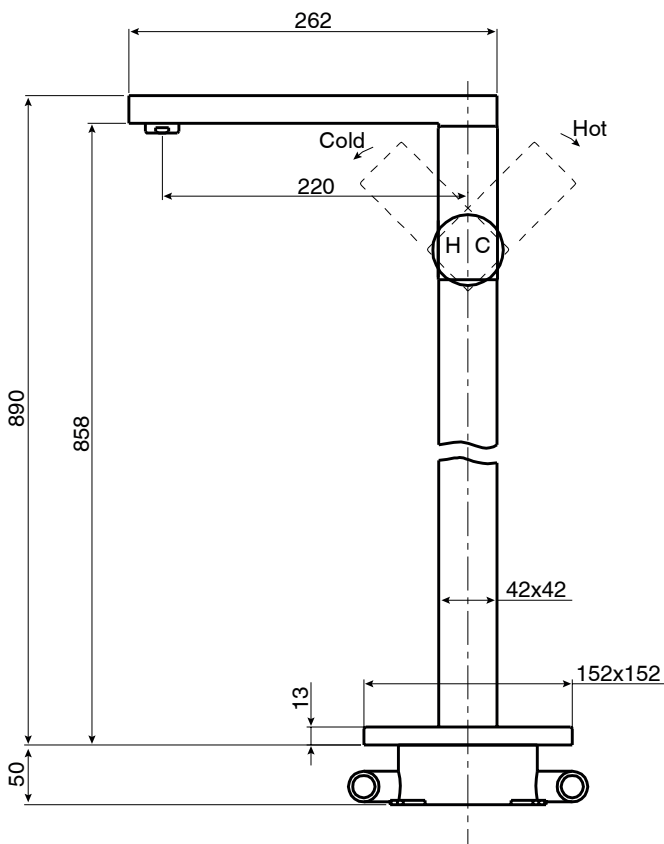

Mizu Bloc MK2 Floor Mount Bath Mixer & Outlet Chrome

SPECIFICATIONS

Recommended Use	Domestic, Hotel & Commercial
Colour	Chrome
Colour Availability	Chrome, Matte Black
Recommended Pressure Range	150 - 500kPa
Max Continuous Working Pressure	500kPa
Max Continuous Working Temperature	80°C
Suitable for Storage Tank Hot Water	Yes
Suitable for Continuous Flow Hot Water	Yes
Suitable for Gravity Feed Hot Water	No

Hot and Cold water inlet pressure should be equal

WARRANTY

Warranty - Domestic Use	10 Years
Spare Parts & Labour	12 Months

Please refer to Warranty Page for full Terms and Conditions

Dimensions are nominal measurements only.

Disclaimer: Products in this specification manual must by regulation be installed by licensed and registered trade people. The manufacturer/distributor reserves the right to vary specifications or delete models from their range without prior notification. Dimensions are nominal measurements only. Dimensions and set-outs listed are correct at time of publication however the manufacturer/distributor takes no responsibility for printing errors.

Published 19/01/2018

To see the complete Mizu range go to www.reece.com.au/bathrooms