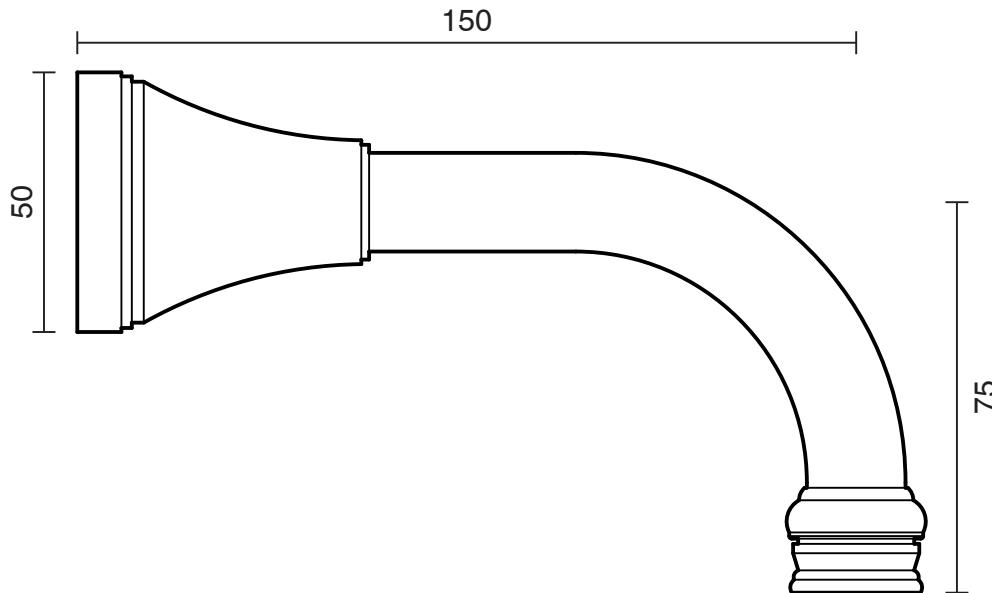

KADO

Kado Era Wall Basin Outlet 150mm Chrome (5 Star)

9508822

SPECIFICATIONS

Recommended Use	Domestic, Hotel & Commercial
Colour	Chrome
Finish	Polished
Material	DR Brass
Recommended Pressure Range	150 - 500 kPa
Maximum Continuous Working Temperature	80 deg C
Suitable for Storage Tank Hot Water	Yes
Suitable for Continuous Flow Hot Water	Yes
Suitable for Gravity Feed Hot Water	No

WARRANTY

Warranty - Domestic Use	10 Years
Spare Parts & Labour	12 Months

Please refer to Warranty Page for full Terms and Conditions

Dimensions are nominal measurements only.

CLEANING RECOMMENDATIONS:

We recommend the use of soapy water or approved cleaners. This product should not be cleaned with abrasive materials. Damage caused by any improper treatment is not covered by the product warranty. Refer to Warranty Conditions

Disclaimer: Products in this specification manual must by regulation be installed by licensed and registered trade people. The manufacturer/distributor reserves the right to vary specifications or delete models from their range without prior notification. Dimensions are nominal measurements only. Dimensions and set-outs listed are correct at time of publication however the manufacturer/distributor takes no responsibility for printing errors.

Published 06/04/2022

To see the complete Kado range go to www.reece.com.au