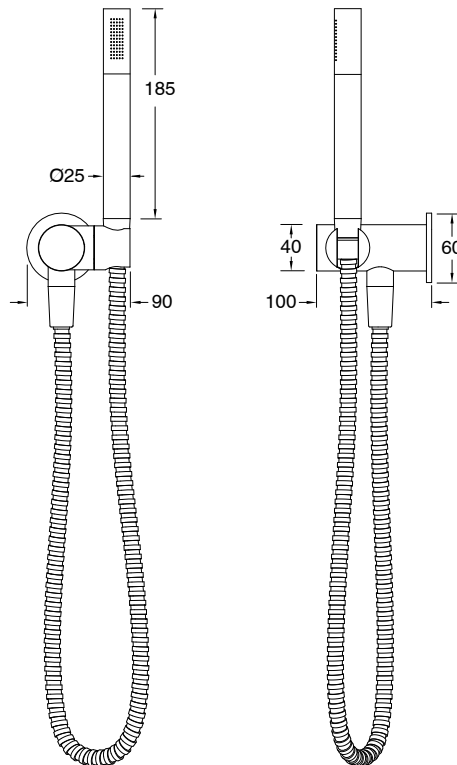

SUSSEX

Sussex Pure Microphone Handshower with Swivel Bracket PVD Brushed Gold (3 Star)

9510985

SPECIFICATIONS

Recommended Use	Residential;Commercial
Colour Finish	Brushed Gold
Primary Material	DR Brass
Recommended Pressure Range	150 - 500 kPa as per AS3500
Max Continuous Working Temperature (deg C)	65
Min Continuous Working Temperature (deg C)	1

WARRANTY

Residential Use (Years)	40
Commercial Use (Years)	10

Please refer to Sussex Warranty page for full Terms and Conditions

Dimensions are nominal measurements only.

CLEANING RECOMMENDATIONS:

We recommend the use of soapy water or approved cleaners. This product should not be cleaned with abrasive materials. Damage caused by any improper treatment is not covered by the product warranty. Refer to Warranty Conditions

Disclaimer: Products in this specification manual must by regulation be installed by licensed and registered trade people. The manufacturer/distributor reserves the right to vary specifications or delete models from their range without prior notification. Dimensions are nominal measurements only. Dimensions and set-outs listed are correct at time of publication however the manufacturer/distributor takes no responsibility for printing errors.

Published 31/03/2026

To see the complete Sussex range go to www.reece.com.au