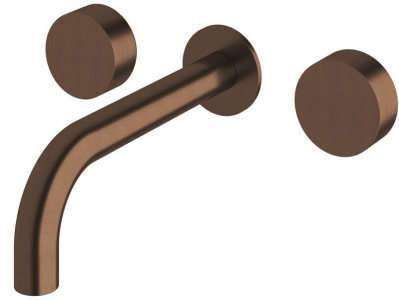

SUSSEX

Sussex Pure Bath Set 200mm PVD Brushed Bronze

9511088

SPECIFICATIONS

Recommended Use	Residential;Commercial
Colour Finish	Brushed Bronze
Primary Material	DR Brass
Recommended Pressure Range	150 - 500 kPa as per AS3500
Max Continuous Working Temperature (deg C)	65
Min Continuous Working Temperature (deg C)	1

WARRANTY

Residential Use (Years)	40
Commercial Use (Years)	10

Please refer to Sussex Warranty page for full Terms and Conditions

Dimensions are nominal measurements only.

CLEANING RECOMMENDATIONS:

We recommend the use of soapy water or approved cleaners. This product should not be cleaned with abrasive materials. Damage caused by any improper treatment is not covered by the product warranty. Refer to Warranty Conditions

Disclaimer: Products in this specification manual must by regulation be installed by licensed and registered trade people. The manufacturer/distributor reserves the right to vary specifications or delete models from their range without prior notification. Dimensions are nominal measurements only. Dimensions and set-outs listed are correct at time of publication however the manufacturer/distributor takes no responsibility for printing errors.

Published 30/03/2026

To see the complete Sussex range go to www.reece.com.au