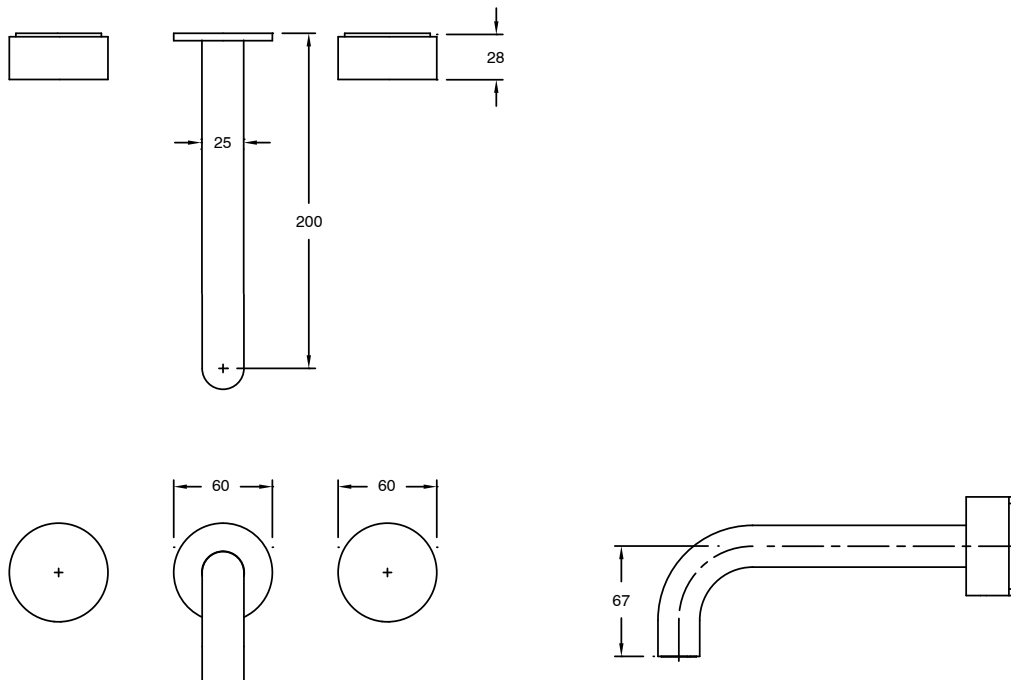

SUSSEX

Sussex Pure Bath Set 200mm PVD Brushed Bronze

9511088

SPECIFICATIONS

Recommended Use	Residential;Commercial
Colour Finish	Brushed Bronze
Primary Material	DR Brass
Recommended Pressure Range	150 - 500 kPa as per AS3500
Max Continuous Working Temperature (deg C)	65
Min Continuous Working Temperature (deg C)	1

WARRANTY

Residential Use (Years)	40
Commercial Use (Years)	10

Please refer to Sussex Warranty page for full Terms and Conditions

Dimensions are nominal measurements only.

CLEANING RECOMMENDATIONS:

We recommend the use of soapy water or approved cleaners. This product should not be cleaned with abrasive materials. Damage caused by any improper treatment is not covered by the product warranty. Refer to Warranty Conditions

Disclaimer: Products in this specification manual must by regulation be installed by licensed and registered trade people. The manufacturer/distributor reserves the right to vary specifications or delete models from their range without prior notification. Dimensions are nominal measurements only. Dimensions and set-outs listed are correct at time of publication however the manufacturer/distributor takes no responsibility for printing errors.

Published 30/03/2026

To see the complete Sussex range go to www.reece.com.au