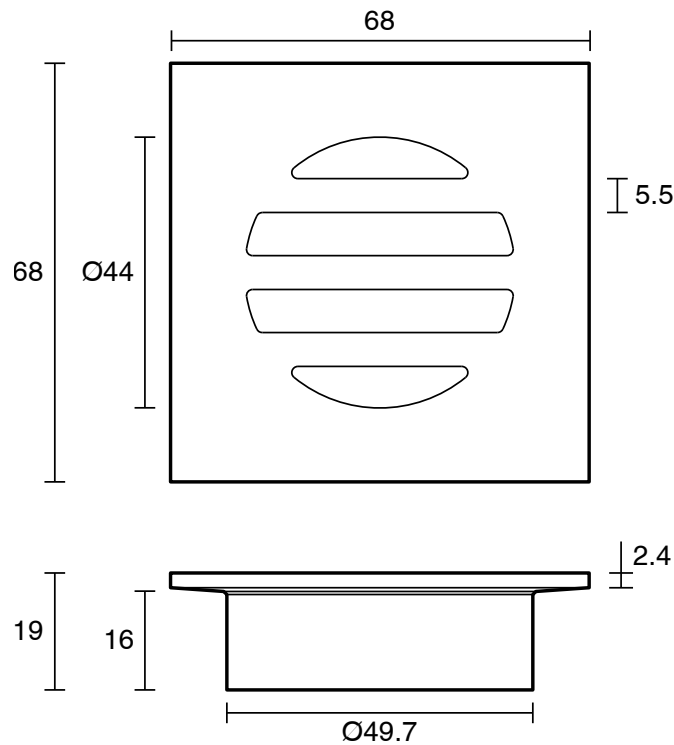

mizu

Mizu Drift Drop In Grate Square 50mm Matte Black

9512196

SPECIFICATIONS	
Recommended Use	Domestic, Hotel & Commercial
Material	Brass
Colour	Matte Black
Finish	Matte
Waste Size	50 mm
WARRANTY	
Replacement Only - Domestic Use	12 Months
<i>Please refer to Warranty Page for full Terms and Conditions</i>	