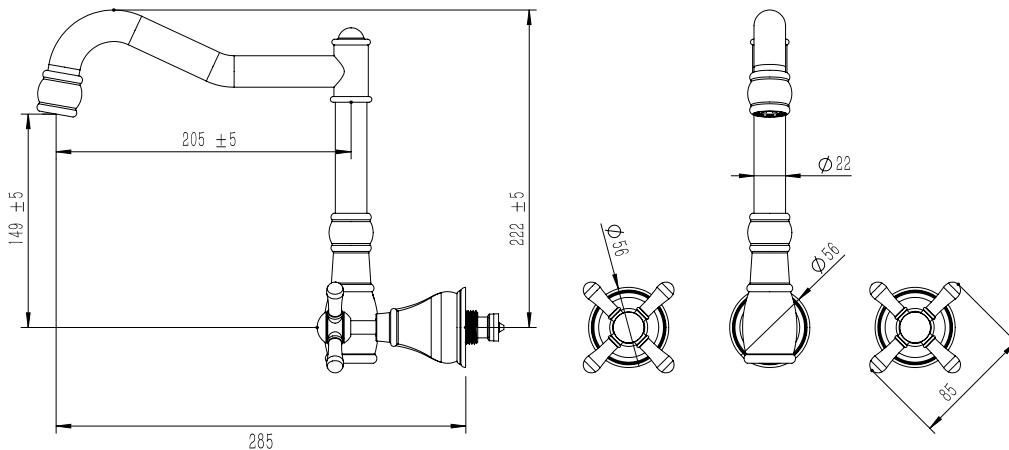

Milli

Milli Voir English Wall Sink Set Cross Handles Brushed Gold (4 Star)

2266241

SPECIFICATIONS	
Recommended Use	Domestic, Hotel & Commercial
Colour	Brushed Gold
Body Material	DR Brass
Recommended Pressure Range	150 - 500 kPa
Maximum Continuous Working Temperature	80 deg C
Suitable for Storage Tank Hot Water	Yes
Suitable for Continuous Flow Hot Water	Yes
Suitable for Gravity Feed Hot Water	No
WARRANTY	
Warranty - Domestic Use	15 Years
Spare Parts & Labour	12 Months
<i>Please refer to Warranty Page for full Terms and Conditions</i>	