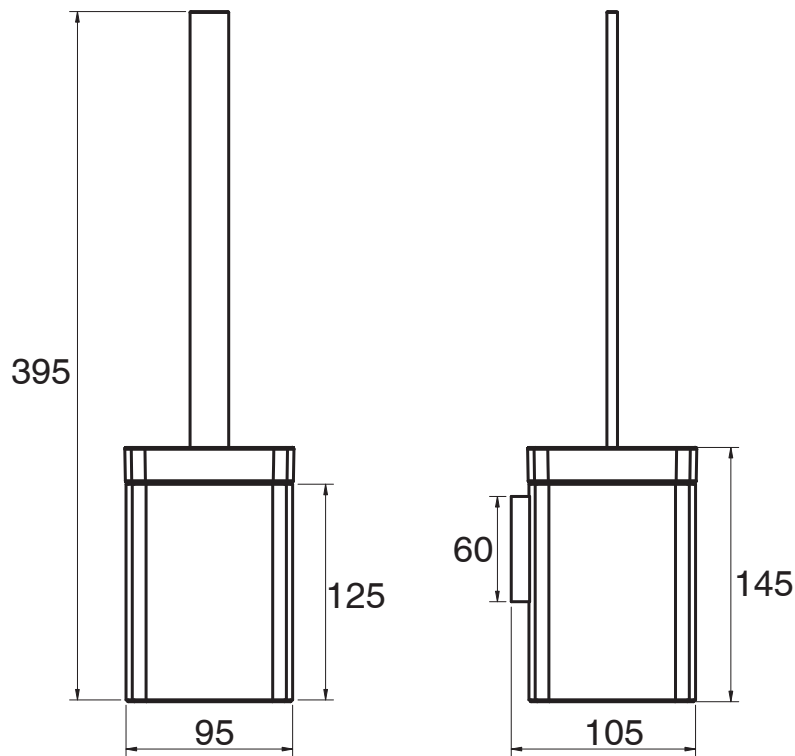

Dimensions are nominal measurements only.

CLEANING RECOMMENDATIONS:

We recommend the use of soapy water or approved cleaners. This product should not be cleaned with abrasive materials. Damage caused by any improper treatment is not covered by the product warranty. Refer to Warranty Conditions

Disclaimer: Products in this specification manual must by regulation be installed by licensed and registered trade people. The manufacturer/distributor reserves the right to vary specifications or delete models from their range without prior notification. Dimensions are nominal measurements only. Dimensions and set-outs listed are correct at time of publication however the manufacturer/distributor takes no responsibility for printing errors.

Published 07/07/2022

To see the complete Milli range go to www.reece.com.au