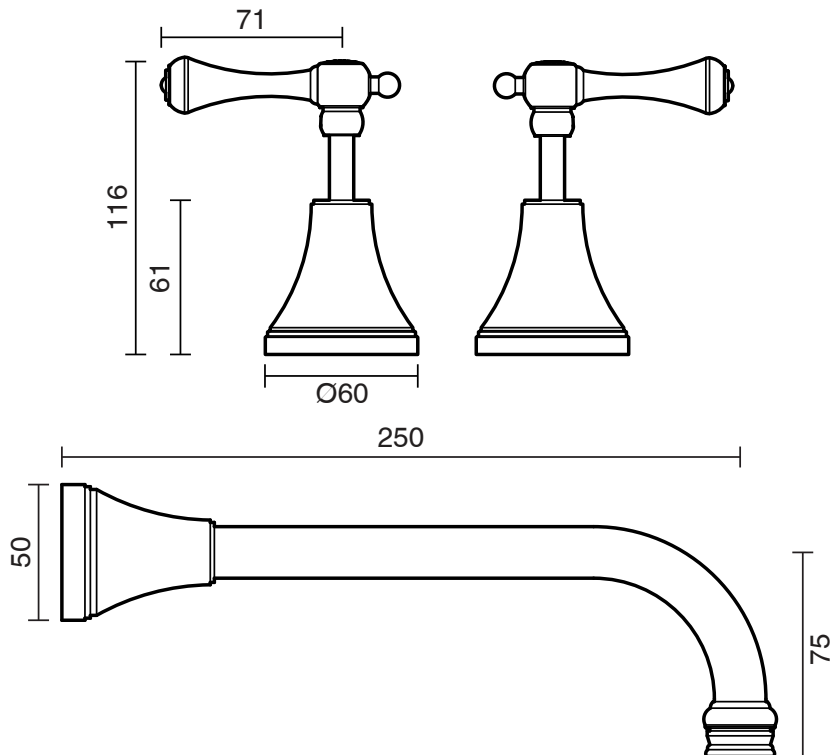

KADO

Kado Era Wall Basin Set 250mm Lever Handle Matte Black (5 Star)

2263699

SPECIFICATIONS

Recommended Use	Domestic, Hotel & Commercial
Colour	Matte Black
Finish	Matte
Material	DR Brass
Recommended Pressure Range	150 - 500 kPa
Maximum Continuous Working Temperature	80 deg C
Suitable for Storage Tank Hot Water	Yes
Suitable for Continuous Flow Hot Water	Yes
Suitable for Gravity Feed Hot Water	No

WARRANTY

Warranty - Domestic Use	10 Years
Spare Parts & Labour	12 Months

Please refer to Warranty Page for full Terms and Conditions

Dimensions are nominal measurements only.

CLEANING RECOMMENDATIONS:

We recommend the use of soapy water or approved cleaners. This product should not be cleaned with abrasive materials. Damage caused by any improper treatment is not covered by the product warranty. Refer to Warranty Conditions

Disclaimer: Products in this specification manual must by regulation be installed by licensed and registered trade people. The manufacturer/distributor reserves the right to vary specifications or delete models from their range without prior notification. Dimensions are nominal measurements only. Dimensions and set-outs listed are correct at time of publication however the manufacturer/distributor takes no responsibility for printing errors.

Published 12/10/2023

To see the complete Kado range go to www.reece.com.au