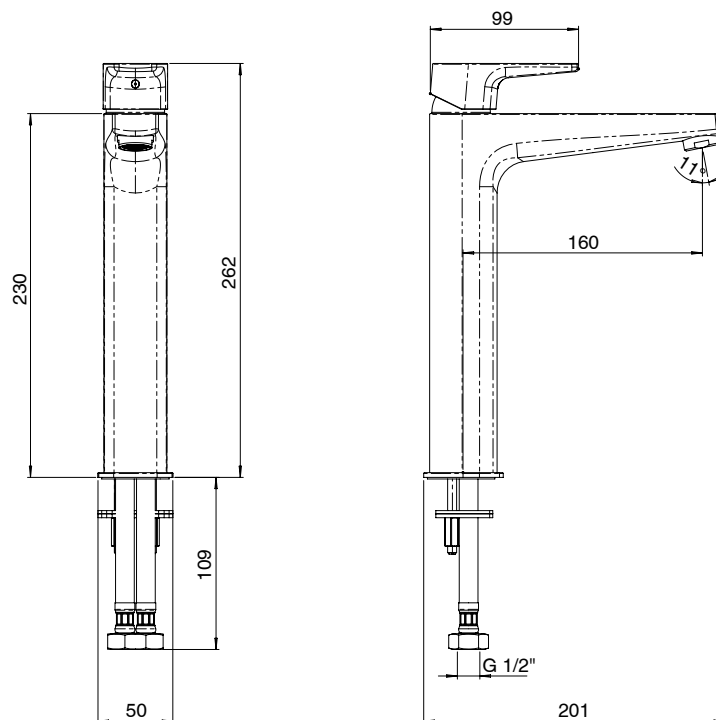

Posh Solus MK3 Extended Basin Mixer Tap Chrome (4 Star)

9508808

SPECIFICATIONS

Recommended Use	Domestic, Hotel & Commercial
Colour	Chrome
Finish	Polished
Material	DR Brass
Recommended Pressure Range	150 - 500 kPa
Maximum Continuous Working Temperature	65 deg C
Suitable for Storage Tank Hot Water	Yes
Suitable for Continuous Flow Hot Water	Yes
Suitable for Gravity Feed Hot Water	No

WARRANTY

Warranty - Domestic Use	10 Years
Spare Parts & Labour	12 Months

Please refer to Warranty Page for full Terms and Conditions

Dimensions are nominal measurements only.

CLEANING RECOMMENDATIONS:

We recommend the use of soapy water or approved cleaners. This product should not be cleaned with abrasive materials. Damage caused by any improper treatment is not covered by the product warranty. Refer to Warranty Conditions

Disclaimer: Products in this specification manual must by regulation be installed by licensed and registered trade people. The manufacturer/distributor reserves the right to vary specifications or delete models from their range without prior notification. Dimensions are nominal measurements only. Dimensions and set-outs listed are correct at time of publication however the manufacturer/distributor takes no responsibility for printing errors.

Published 03/03/2022