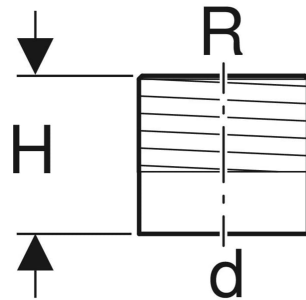

# Geberit HDPE adapter with male thread

Example image

## CHARACTERISTICS

- With support ring made of chrome nickel steel
- UV-resistant

## TECHNICAL DATA

Product material PE-HD

Art. no.	DN	d, ø mm	R "	H cm	Reece no.
361.726.16.1	50	50	1 1/4	6	
361.727.16.1	50	50	1 1/2	6	1430806
363.728.16.1	56	56	2	6.5	1430807
364.728.16.1	60	63	2	6.5	1430808
365.729.16.1	70	75	2 1/2	7	1433563