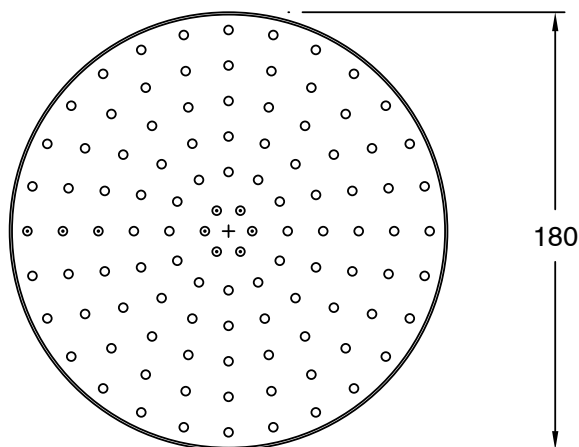

SUSSEX

Sussex Pure Shower Head 180mm PVD Brushed Gunmetal (3 Star)

9511771

SPECIFICATIONS

Recommended Use	Residential;Commercial
Colour Finish	Brushed Smoke Gunmetal
Primary Material	Brass
Recommended Pressure Range	150 - 500 kPa as per AS3500
Max Continuous Working Temperature (deg C)	65
Min Continuous Working Temperature (deg C)	1

WARRANTY

Residential Use (Years)	40
Commercial Use (Years)	10

Please refer to Sussex Warranty page for full Terms and Conditions

Dimensions are nominal measurements only.

CLEANING RECOMMENDATIONS:

We recommend the use of soapy water or approved cleaners. This product should not be cleaned with abrasive materials. Damage caused by any improper treatment is not covered by the product warranty. Refer to Warranty Conditions

Disclaimer: Products in this specification manual must by regulation be installed by licensed and registered trade people. The manufacturer/distributor reserves the right to vary specifications or delete models from their range without prior notification. Dimensions are nominal measurements only. Dimensions and set-outs listed are correct at time of publication however the manufacturer/distributor takes no responsibility for printing errors.

Published 31/03/2026

To see the complete Sussex range go to www.reece.com.au