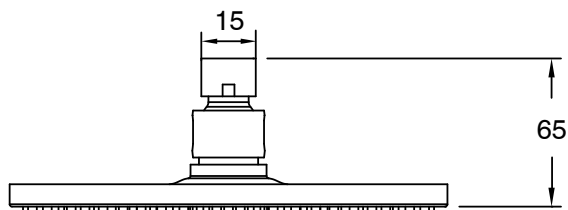

SUSSEX

Sussex Pure Shower Head 180mm PVD Brushed Gunmetal (3 Star)

9511771

SPECIFICATIONS

Recommended Use	Residential;Commercial
Colour Finish	Brushed Smoke Gunmetal
Primary Material	Brass
Recommended Pressure Range	150 - 500 kPa as per AS3500
Max Continuous Working Temperature (deg C)	65
Min Continuous Working Temperature (deg C)	1

WARRANTY

Residential Use (Years)	40
Commercial Use (Years)	10

Please refer to Sussex Warranty page for full Terms and Conditions

Dimensions are nominal measurements only.

CLEANING RECOMMENDATIONS:

We recommend the use of soapy water or approved cleaners. This product should not be cleaned with abrasive materials. Damage caused by any improper treatment is not covered by the product warranty. Refer to Warranty Conditions

Disclaimer: Products in this specification manual must by regulation be installed by licensed and registered trade people. The manufacturer/distributor reserves the right to vary specifications or delete models from their range without prior notification. Dimensions are nominal measurements only. Dimensions and set-outs listed are correct at time of publication however the manufacturer/distributor takes no responsibility for printing errors.

Published 31/03/2026

To see the complete Sussex range go to www.reece.com.au