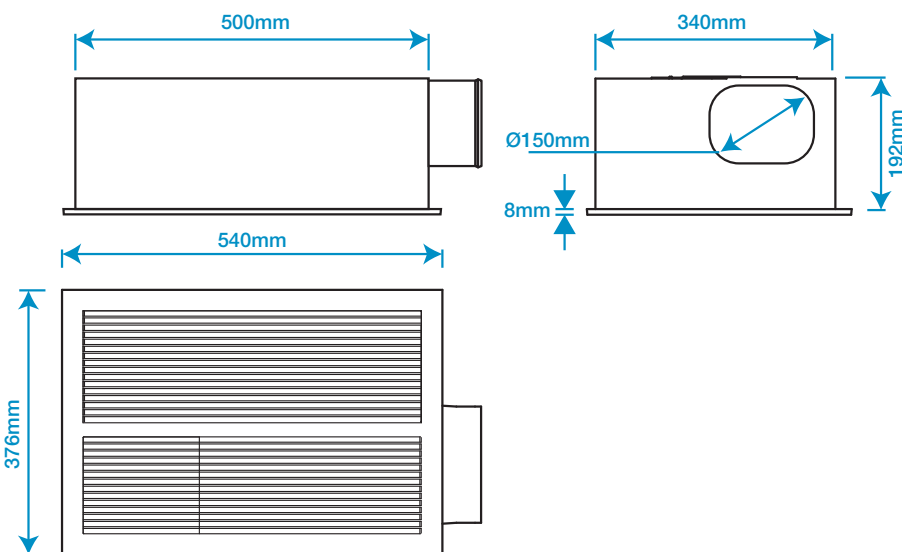

KADO

Kado LUX 2-in-1 Fan Heater with Exhaust

SPECIFICATIONS

Recommended Use	Domestic, Hotel & Commercial
Material	Plastic Fasia, Galvanized Metal Body
Electrical Connection	Hardwired
Voltage	220-240V~50Hz
Fan Heater (L/H)	1100/2000 watts PTC with 40 watt fan
Exhaust Fan	55 watts 380m³H with Draft Stopper
IP Rating	IPX2
Standard	AS/NZS: 60335.1, 60335.2.30, 60335.2.80
Cutout Size	528 x 345mm
Weight	7.2 Kg

OPTIONS

Reece Code:

White	2053940
Black	2053941

WARRANTY

Warranty - Domestic Use	7 Years
Spare Parts & Labour	24 Months

Please refer to Warranty Page for full Terms and Conditions

INCLUDES

- 2 in 1 Bathroom Unit
- Four Switch wall plate
- Cutout Template

To see the complete Kado range go to www.reece.com.au/bathrooms

Dimensions are nominal measurements only.

Disclaimer: Products in this specification manual must by regulation be installed by licensed and registered trade people. The manufacturer/distributor reserves the right to vary specifications or delete models from their range without prior notification. Dimensions are nominal measurements only. Dimensions and set-outs listed are correct at time of publication however the manufacturer/distributor takes no responsibility for printing errors.