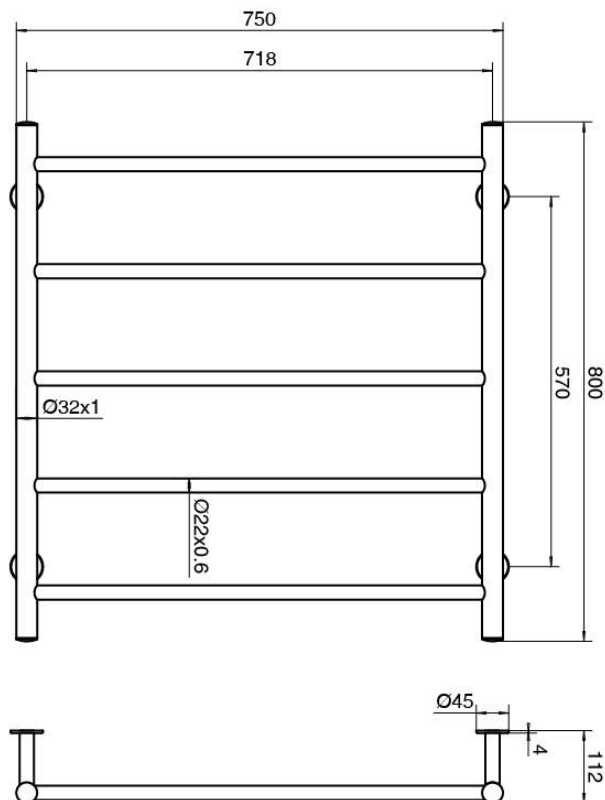

mizu

Mizu Drift MK2 750 x 800mm Heated Towel Rail Low Voltage 24V Brushed Gunmetal

2007895

SPECIFICATIONS

Recommended Use	Domestic, Hotel & Commercial
Colour	Brushed Gunmetal
Material	Stainless Steel (304 Grade)
Electrical Connection	Hardwired
Electrical Connection Position	Bottom Right Leg or Top Left Leg
Heating Method	Dry Element
Power Wattage	90 W
Voltage	24 V
IP Rating	IP45

WARRANTY

Warranty - Domestic Use	7 Years
Spare Parts & Labour	12 Months

Please refer to Warranty Page for full Terms and Conditions

Dimensions are nominal measurements only.

CLEANING RECOMMENDATIONS:

We recommend the use of a soft dry cloth. This product should not be cleaned with abrasive materials or cleaning agents. Damage caused by improper treatment is not covered by the product warranty - refer to warranty conditions.

Disclaimer: Products in this specification manual must by regulation be installed by licensed and registered trade people. The manufacturer/distributor reserves the right to vary specifications or delete models from their range without prior notification. Dimensions are nominal measurements only. Dimensions and set-outs listed are correct at time of publication however the manufacturer/distributor takes no responsibility for printing errors.

Published 24/02/2023

To see the complete Mizu range go to www.reece.com.au/bathrooms