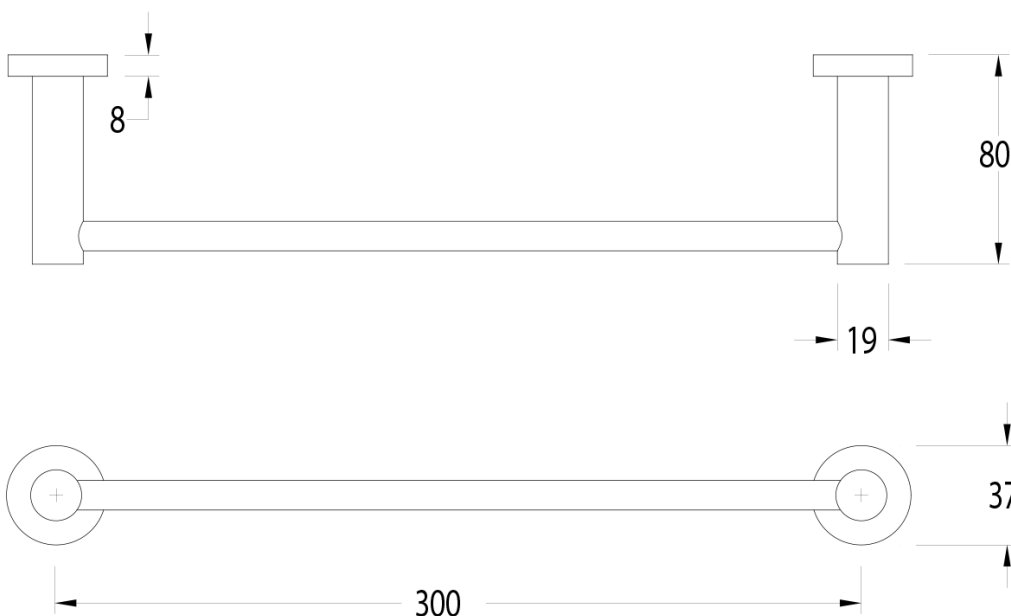

SUSSEX

Sussex Pure Guest Towel Rail 300mm PVD Brushed Bronze

9511104

SPECIFICATIONS

Recommended Use	Residential;Commercial
Colour Finish	Brushed Bronze
Primary Material	DR Brass

WARRANTY

Residential Use (Years)	40
Commercial Use (Years)	10

Please refer to Sussex Warranty page for full Terms and Conditions

Dimensions are nominal measurements only.

CLEANING RECOMMENDATIONS:

We recommend the use of soapy water or approved cleaners. This product should not be cleaned with abrasive materials. Damage caused by any improper treatment is not covered by the product warranty. Refer to Warranty Conditions

Disclaimer: Products in this specification manual must by regulation be installed by licensed and registered trade people. The manufacturer/distributor reserves the right to vary specifications or delete models from their range without prior notification. Dimensions are nominal measurements only. Dimensions and set-outs listed are correct at time of publication however the manufacturer/distributor takes no responsibility for printing errors.

Published 01/04/2026

To see the complete Sussex range go to www.reece.com.au