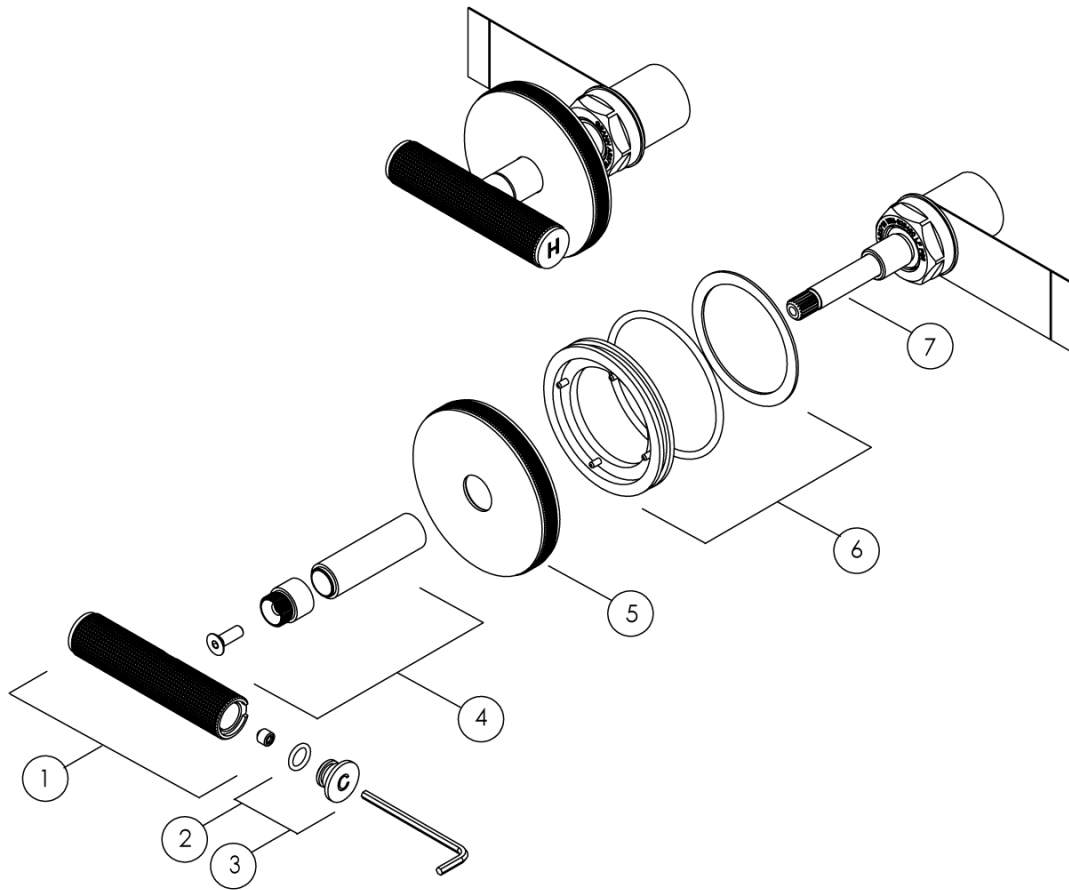

**Milli Etch Wall Top Assemblies with 15mm Extended Spindles Brushed Gold  
21837**

No.	Description	Code
1	Milli Etch Lever Handle Assy	30012
2	Milli Etch Lever Handle Button COLD Assy	30018
3	Milli Etch Lever Handle Button HOT Assy	30024
4	Milli Etch Wall Tap Spline & Sleeve Assy Ext 15mm	30099
5	Milli Etch Wall Tap Dress Plate Assy	29812
6	Milli Etch Tapware Dress Plate Retainer Assy	30042
7	Milli Etch 1/2 Turn Wall SBA Ext'd 15mm	30089