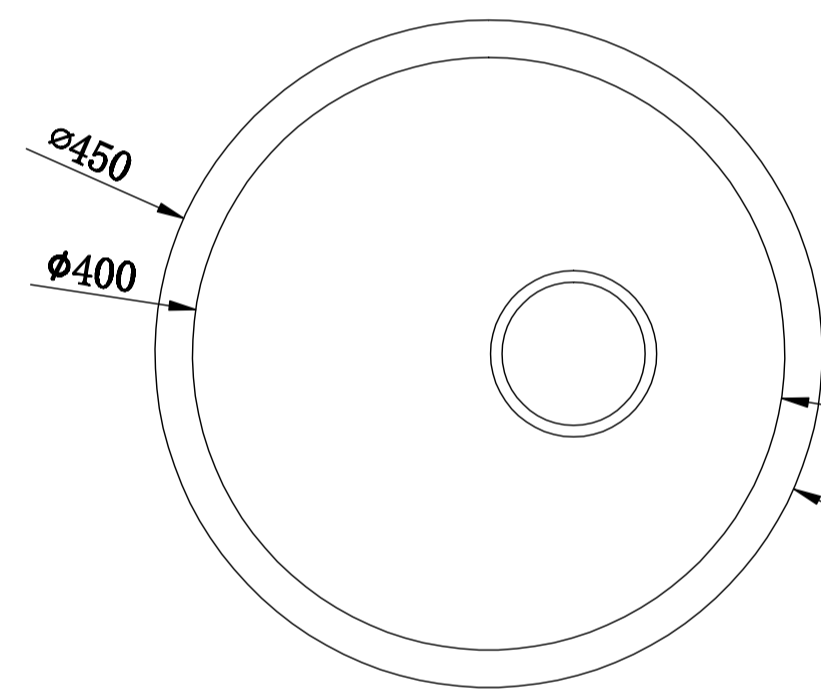

Memo Hugo Black Granite Sink Inset Mount Installation

Reece Code: 2402867 Memo Hugo Round Sink Nth Granite Black

Please note that cutout template is provided as a guide only.
This cutout template should be checked against actual sink unit
to determine correct fit.

$\phi 430\text{mm}$