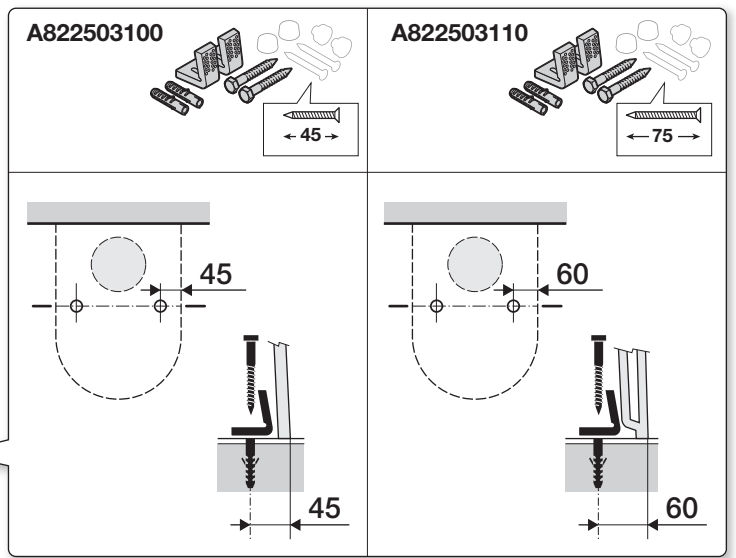

# FLOOR STANDING BACK TO WALL PAN INDEPENDENT CISTERN WC

\* For DAMA SENSO this dimension is 335 mm

## S-TRAP

AV0007000R

RANGE	X (mm)
DAMA	95
DEBBA	
HALL	
MERIDIAN	
The GAP	
INSPIRA	95 (min) 105 (max)
DAMA SENSO	95 (min) 125 (max)

## P-TRAP

RANGE	Y (mm)
DAMA	95
DEBBA	
HALL	
MERIDIAN	
The GAP	
INSPIRA	105
DAMA SENSO	125

**Cleaning Recommendations:**

We recommend the use of soapy water or approved cleaners. This product should not be cleaned with abrasive materials. Damage caused by any improper treatment is not covered by the product warranty. Refer to Warranty Conditions