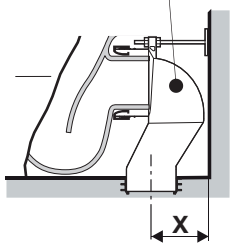

# FLOOR STANDING BACK TO WALL PAN INDEPENDENT CISTERN WC

\* For DAMA SENSO this dimension is 335 mm

## S-TRAP

AV0007000R

RANGE	X (mm)
DAMA	95
DEBBA	
HALL	
MERIDIAN	
The GAP	
INSPIRA	95 (min) 105 (max)
DAMA SENSO	95 (min) 125 (max)

## P-TRAP

RANGE	Y (mm)
DAMA	95
DEBBA	
HALL	
MERIDIAN	
The GAP	
INSPIRA	105
DAMA SENSO	125

**Cleaning Recommendations:**

We recommend the use of soapy water or approved cleaners. This product should not be cleaned with abrasive materials. Damage caused by any improper treatment is not covered by the product warranty. Refer to Warranty Conditions