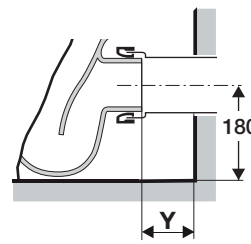

# FLOOR STANDING BACK TO WALL PAN INDEPENDENT CISTERN WC

\* For DAMA SENSO this dimension is 335 mm

## S-TRAP

AV0007000R

RANGE	X (mm)
DAMA	95
DEBBA	
HALL	
MERIDIAN	
The GAP	
INSPIRA	95 (min) 105 (max)
DAMA SENSO	95 (min) 125 (max)

## P-TRAP

RANGE	Y (mm)
DAMA	95
DEBBA	
HALL	
MERIDIAN	
The GAP	
INSPIRA	105
DAMA SENSO	125

**Cleaning Recommendations:**

We recommend the use of soapy water or approved cleaners. This product should not be cleaned with abrasive materials. Damage caused by any improper treatment is not covered by the product warranty. Refer to Warranty Conditions