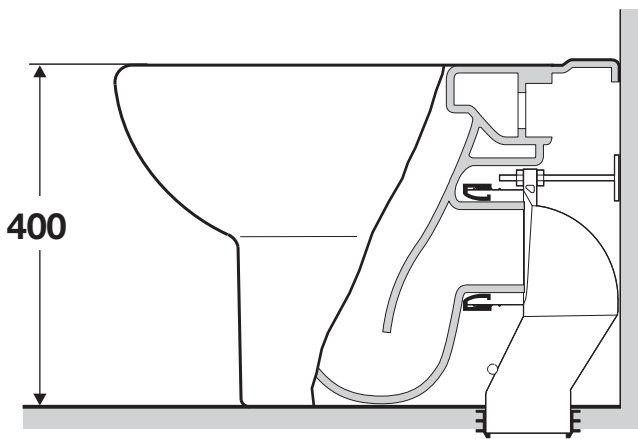

# FLOOR STANDING BACK TO WALL PAN INDEPENDENT CISTERN WC

\* For DAMA SENSO this dimension is 335 mm

## S-TRAP

AV0007000R

RANGE	X (mm)
DAMA	95
DEBBA	
HALL	
MERIDIAN	
The GAP	
INSPIRA	95 (min) 105 (max)
DAMA SENSO	95 (min) 125 (max)

## P-TRAP

RANGE	Y (mm)
DAMA	95
DEBBA	
HALL	
MERIDIAN	
The GAP	
INSPIRA	105
DAMA SENSO	125

**Cleaning Recommendations:**

We recommend the use of soapy water or approved cleaners. This product should not be cleaned with abrasive materials. Damage caused by any improper treatment is not covered by the product warranty. Refer to Warranty Conditions