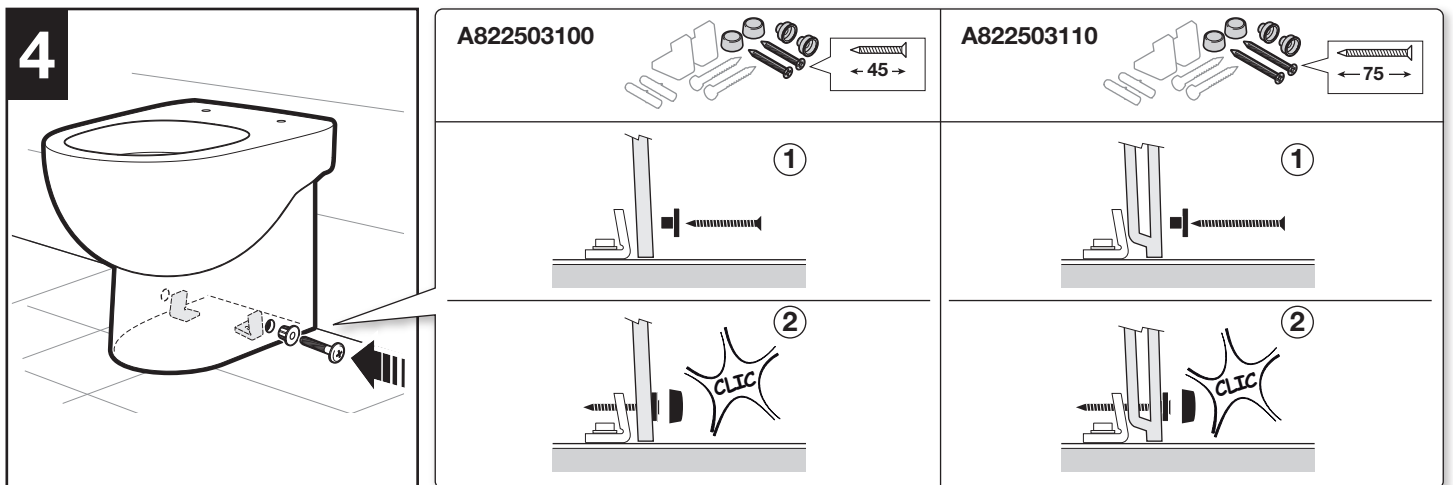

# FLOOR STANDING BACK TO WALL PAN INDEPENDENT CISTERN WC

\* For DAMA SENSO this dimension is 335 mm

## S-TRAP

AV0007000R

RANGE	X (mm)
DAMA	95
DEBBA	
HALL	
MERIDIAN	
The GAP	
INSPIRA	95 (min) 105 (max)
DAMA SENSO	95 (min) 125 (max)

## P-TRAP

RANGE	Y (mm)
DAMA	95
DEBBA	
HALL	
MERIDIAN	
The GAP	
INSPIRA	105
DAMA SENSO	125

**Cleaning Recommendations:**

We recommend the use of soapy water or approved cleaners. This product should not be cleaned with abrasive materials. Damage caused by any improper treatment is not covered by the product warranty. Refer to Warranty Conditions