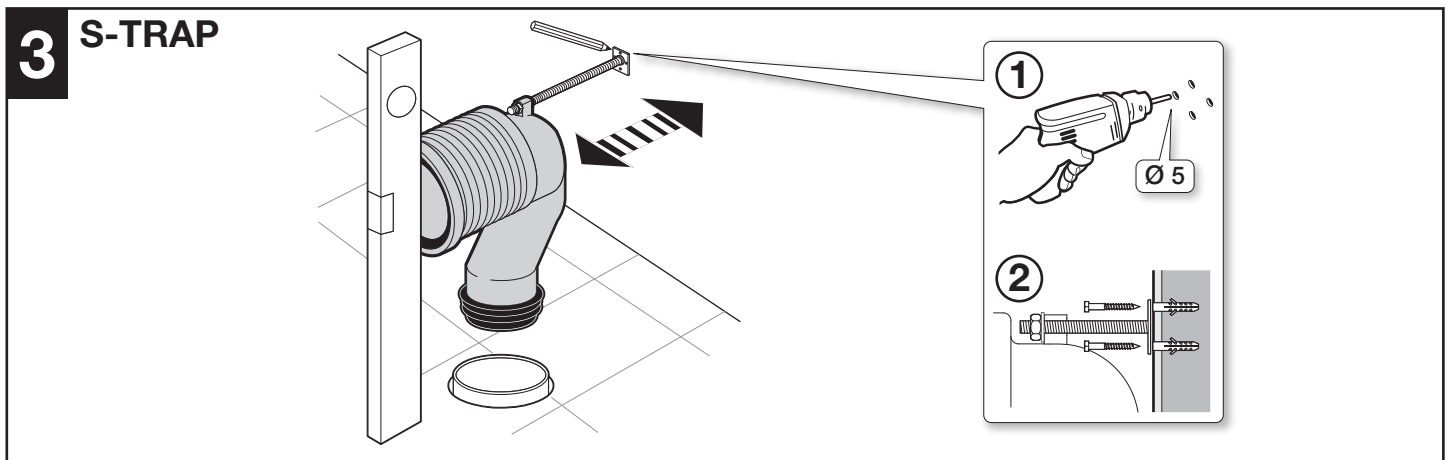

# FLOOR STANDING BACK TO WALL PAN INDEPENDENT CISTERN WC

\* For DAMA SENSO this dimension is 335 mm

## S-TRAP

AV0007000R

RANGE	X (mm)
DAMA	95
DEBBA	
HALL	
MERIDIAN	
The GAP	
INSPIRA	95 (min) 105 (max)
DAMA SENSO	95 (min) 125 (max)

## P-TRAP

RANGE	Y (mm)
DAMA	95
DEBBA	
HALL	
MERIDIAN	
The GAP	
INSPIRA	105
DAMA SENSO	125

**Cleaning Recommendations:**

We recommend the use of soapy water or approved cleaners. This product should not be cleaned with abrasive materials. Damage caused by any improper treatment is not covered by the product warranty. Refer to Warranty Conditions