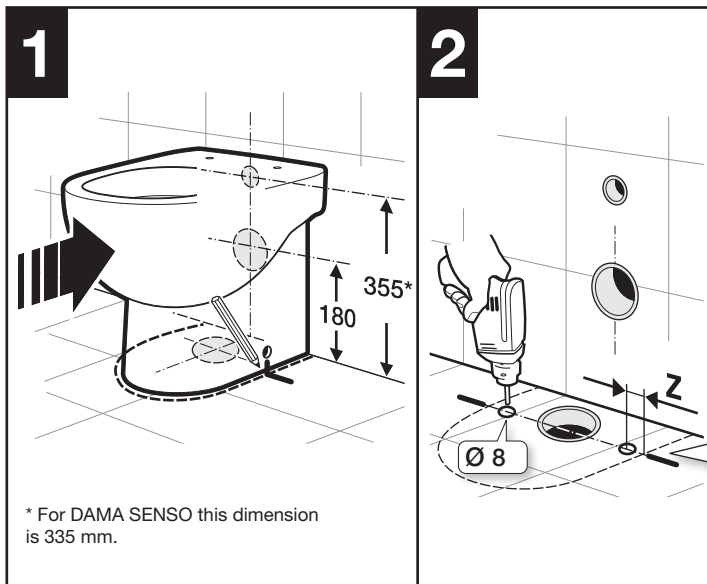

# FLOOR STANDING BACK TO WALL PAN INDEPENDENT CISTERN WC

\* For DAMA SENSO this dimension is 335 mm

## S-TRAP

AV0007000R

RANGE	X (mm)
DAMA	95
DEBBA	
HALL	
MERIDIAN	
The GAP	
INSPIRA	95 (min) 105 (max)
DAMA SENSO	95 (min) 125 (max)

## P-TRAP

RANGE	Y (mm)
DAMA	95
DEBBA	
HALL	
MERIDIAN	
The GAP	
INSPIRA	105
DAMA SENSO	125

**Cleaning Recommendations:**

We recommend the use of soapy water or approved cleaners. This product should not be cleaned with abrasive materials. Damage caused by any improper treatment is not covered by the product warranty. Refer to Warranty Conditions