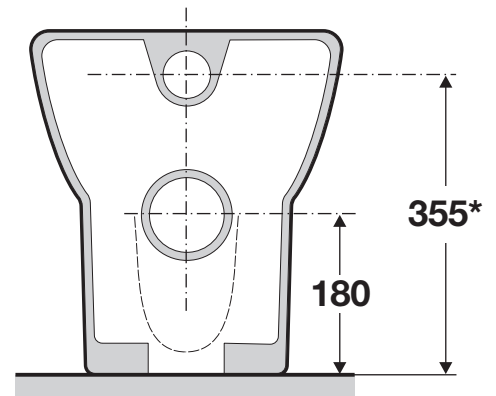

# FLOOR STANDING BACK TO WALL PAN INDEPENDENT CISTERN WC

\* For DAMA SENSO this dimension is 335 mm

## S-TRAP

AV0007000R

RANGE	X (mm)
DAMA	95
DEBBA	
HALL	
MERIDIAN	
The GAP	
INSPIRA	95 (min) 105 (max)
DAMA SENSO	95 (min) 125 (max)

## P-TRAP

RANGE	Y (mm)
DAMA	95
DEBBA	
HALL	
MERIDIAN	
The GAP	
INSPIRA	105
DAMA SENSO	125

**Cleaning Recommendations:**

We recommend the use of soapy water or approved cleaners. This product should not be cleaned with abrasive materials. Damage caused by any improper treatment is not covered by the product warranty. Refer to Warranty Conditions