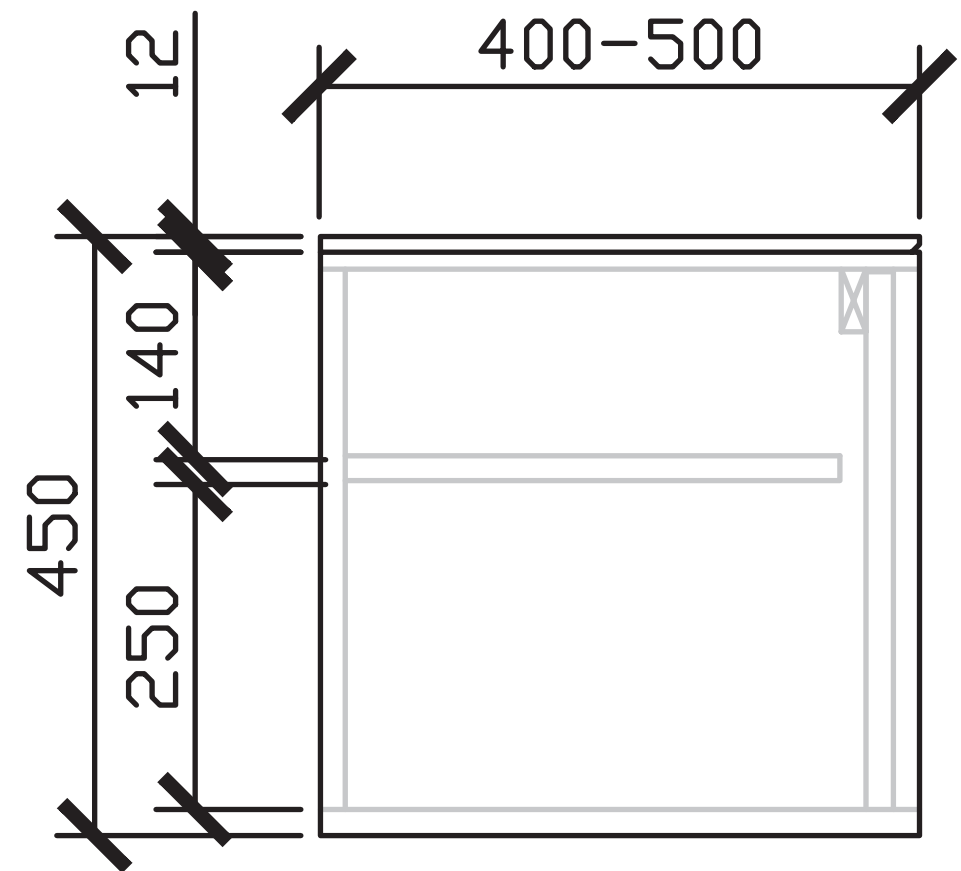

601-800W x 400-500D x 450H

INTERNAL VIEW for all size

SIDE VIEW for all sizes